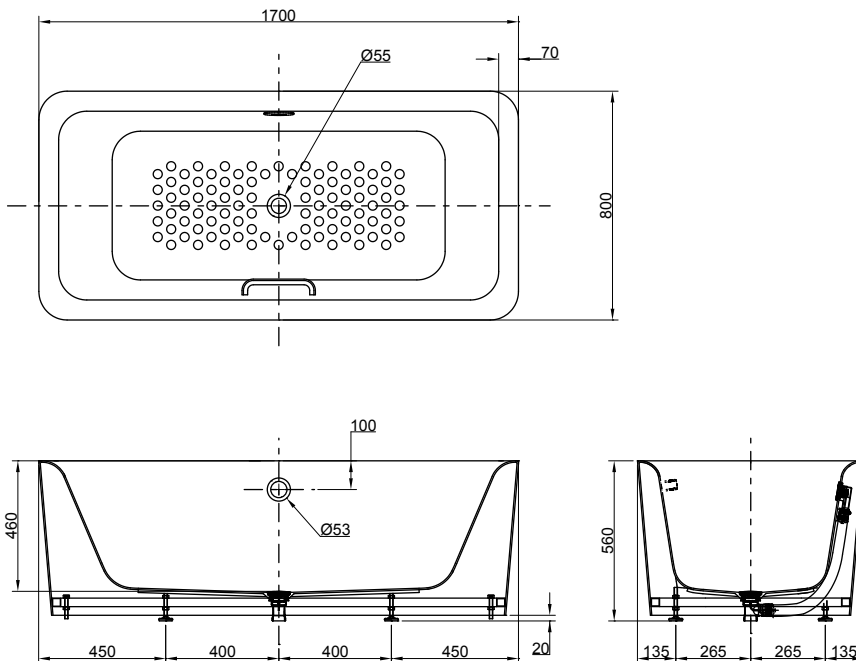

TOTO

BATHTUBS

ACRYLIC
Freestanding Bathtub

PAY1796HPTE

Features

- Sleek Design with Seamless joint
- Slip-resistant surface
- Ideal curves, shapes and angles that fit user body naturally for maximum comfort
- Vivid Streamline Handle at one side, considerate and delicate

Specifications

Size : 1700W x 800D x 560H mm
Material : Acrylic
Actual Capacity : 256L

PAY1796HPTE

Parts description

- **PAY1796HPTE**
Acrylic Freestanding Bathtub
(w/ Hand Grip)

Colors

White

Please consult a TOTO representative for details