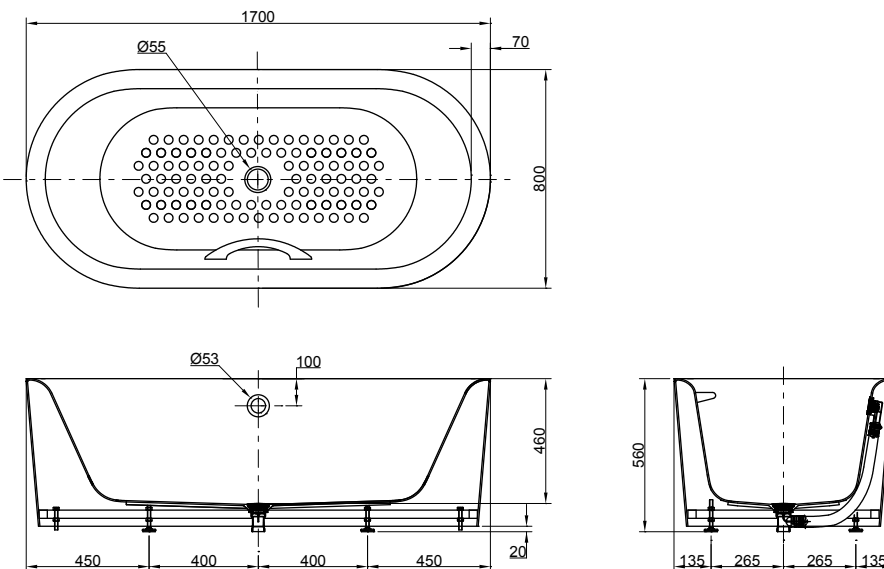

ACRYLIC Freestanding Bathtub

PAY1786CHPTE

Features

- Sleek Design with Seamless joint
- Slip-resistant surface
- Ideal curves, shapes and angles that fit user body naturally for maximum comfort

Specifications

Size : 1700W x 800D x 560H mm
 Material : Acrylic
 Actual : 209L
 Capacity

PAY1786CHPTE

Parts description

- **PAY1786CHPTE**
Acrylic Freestanding Bathtub
(w/ Hand Grip)

Colors

White

Please consult a TOTO representative for details