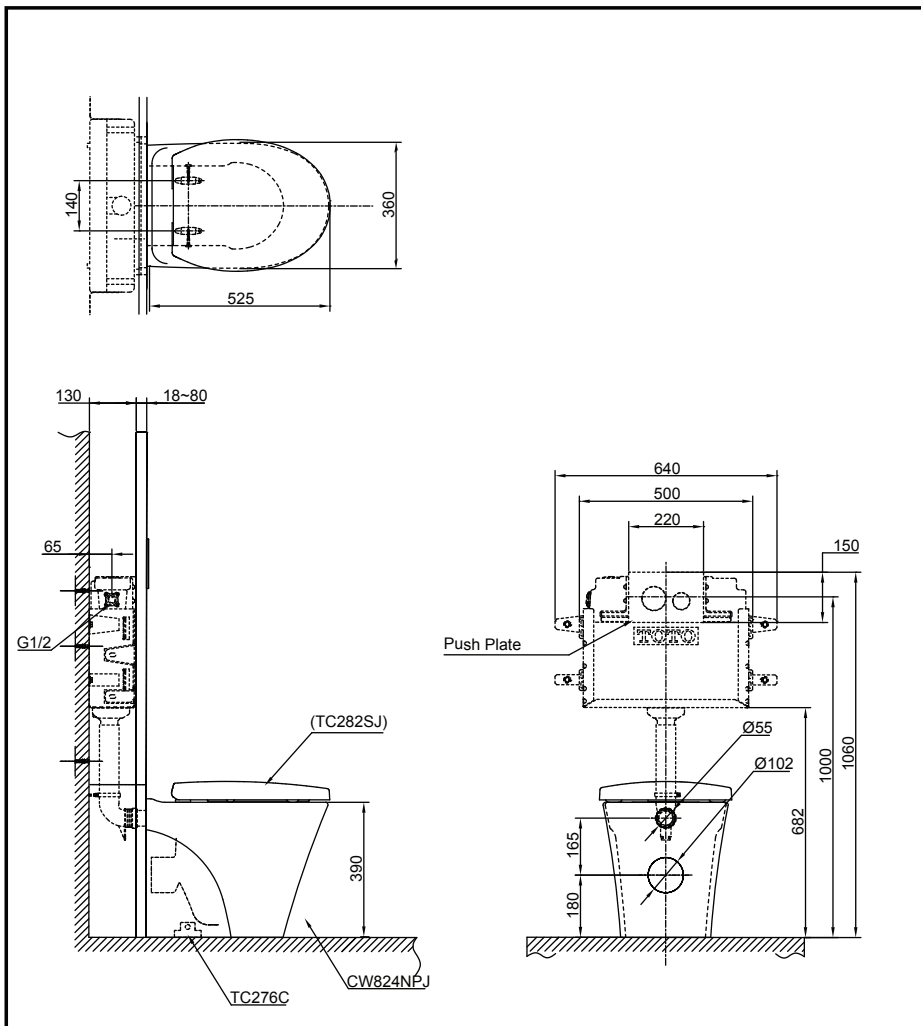

Wall Faced Toilet
(For Concealed Tank)

CWT824NPJ

Features

- Unique sculpted design, Wall Faced Toilet
- Dual flush system
- Skirted styling with concealed trapway for easy cleaning
- The Avante suite: Matching toilets, lavatories.

Specifications

Water Use	: 4.5/3L
Bowl Shape	: Round
Rough-in	: H=180 mm(P-Trap)
Water Pressure	: 0.05~0.75MPa
Size	: 360W x 525D x 390H mm

Parts description

Fittings are not included

- **CW824NPJ**
Wall Faced Toilet
(For Concealed Tank)
- TC282SJ
Seat & Cover
- TX215C
Slip-in Connector
- TX276C
Fixing Bracket

*without Concealed Tank
WH172ANF & Push Plate

Colors

White

Please consult a TOTO representative for details