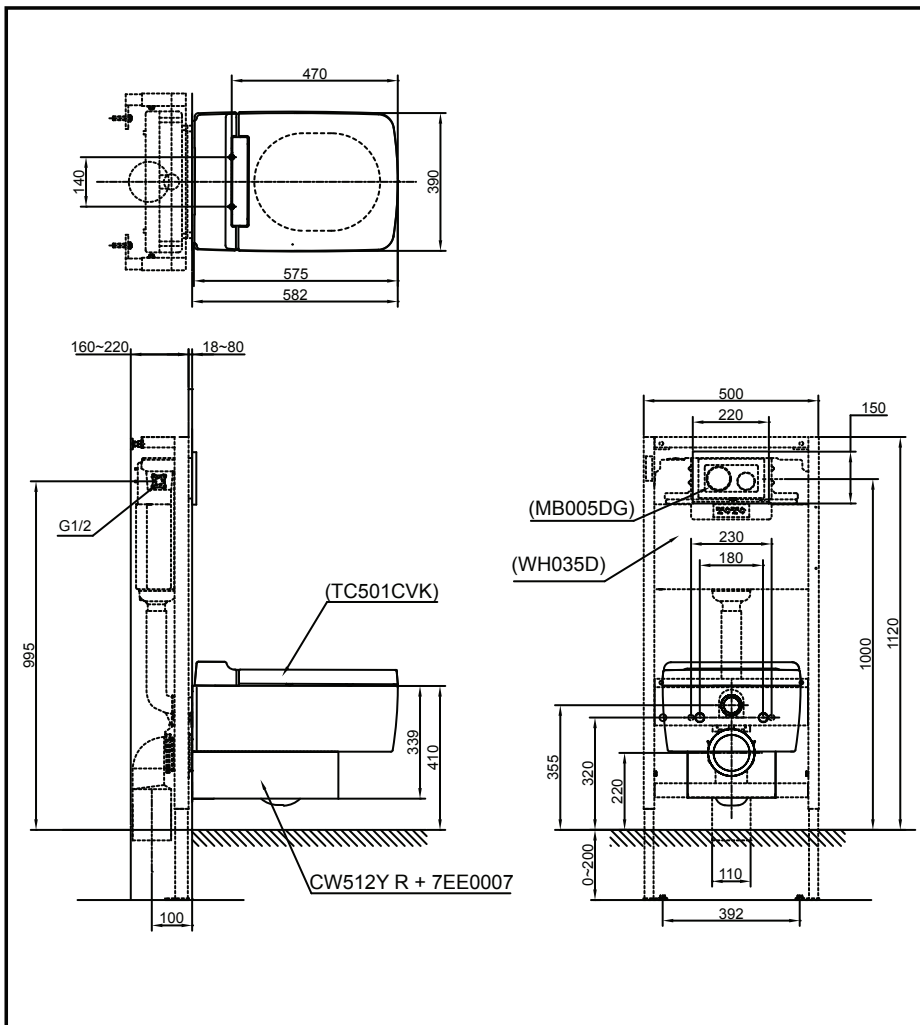

Renesse Wall Hung Toilet

CWT512M

Features

- Stylish design for Renesse Suite
- TORNADO Flushing for powerful flushing effect with less amount of water
- Dual flush system
- CEFIONTECT technology: super smooth, ion barrier glazing for a clean toilet bowl
- Wall hung type, easy cleaning

Specifications

Flush System	: TORNADO
Water Use	: 4.5L / 3L
Rough-in	: H=220 mm (P-Trap)
Bowl Shape	: Square Elongated
Water Pressure	: 0.05MPa~0.75MPa
Size	: 390W x 575D x 339H mm

Colors

White

Please consult a TOTO representative for details