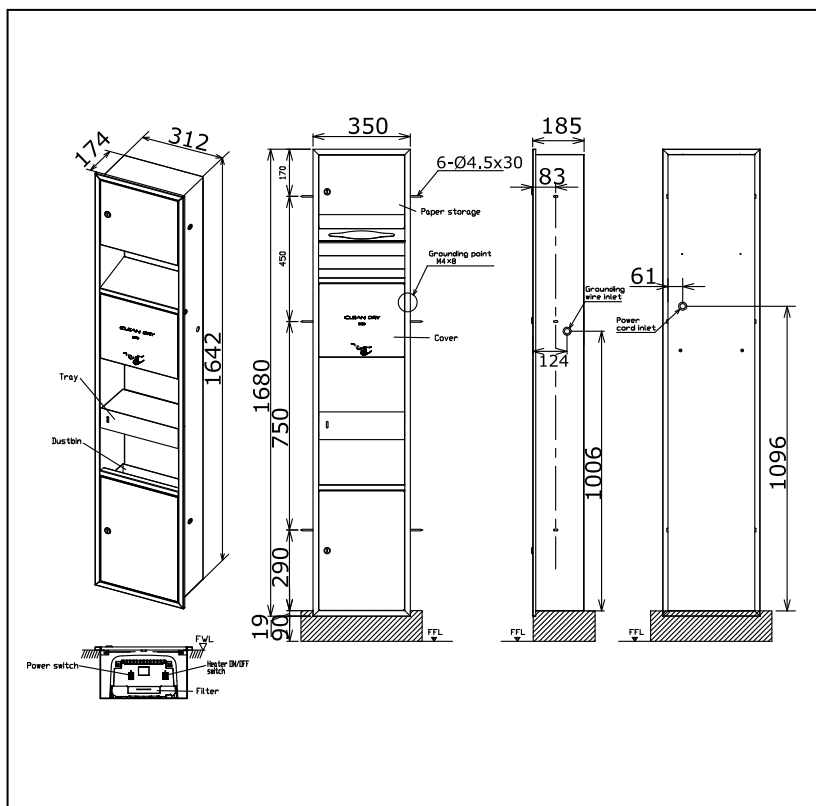

Hand Dryer

Features

- A high-speed air jet blows water droplets off the hands in an instant
- A wide nozzle blows air that covers the entire surface area of the hands
- The stainless-steel exterior provides a high-end design feature
- Low energy consumption
- A water tray catches water droplets to prevent wet floors

Specifications

Size	: 350W x 185D x 1680H mm
Power Consumption	: Heater On : 605~675W : Heater Off : 380~440W
Power Supply	: AC220 ~ 240V
Material	: SUS304

Drawing:

Parts Description

- **TYC602P**
High Speed Hand Dryer w/
Paper Dispenser and Waste Bin