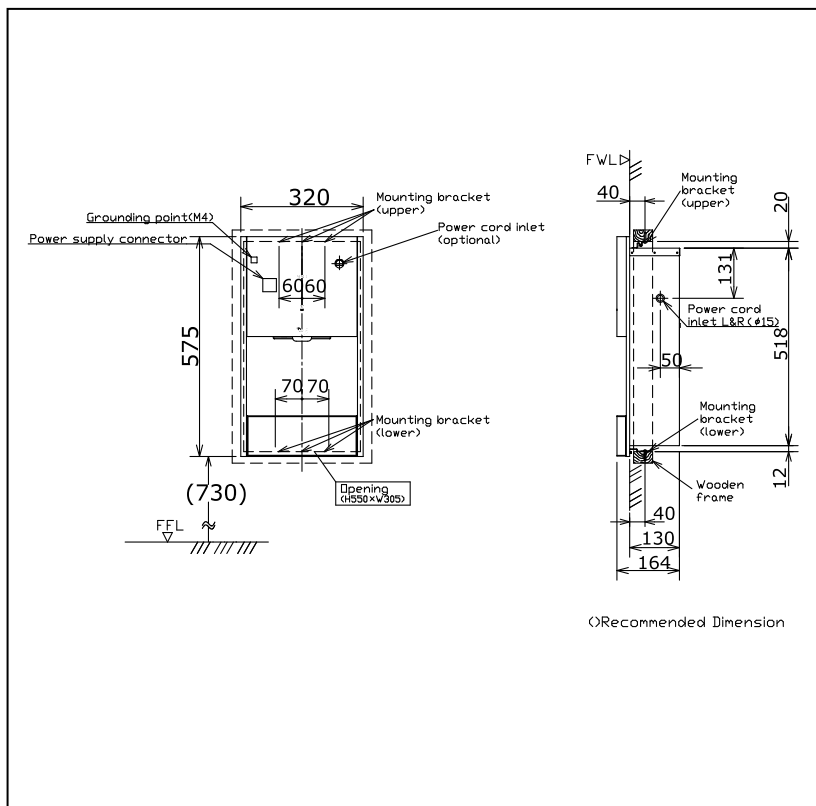

Drawing:

Parts Description

- **TYC602P**
  High Speed Hand Dryer w/
  Paper Dispenser and Waste Bin

Colors

Metallic Silver

Please consult a TOTO representative for details