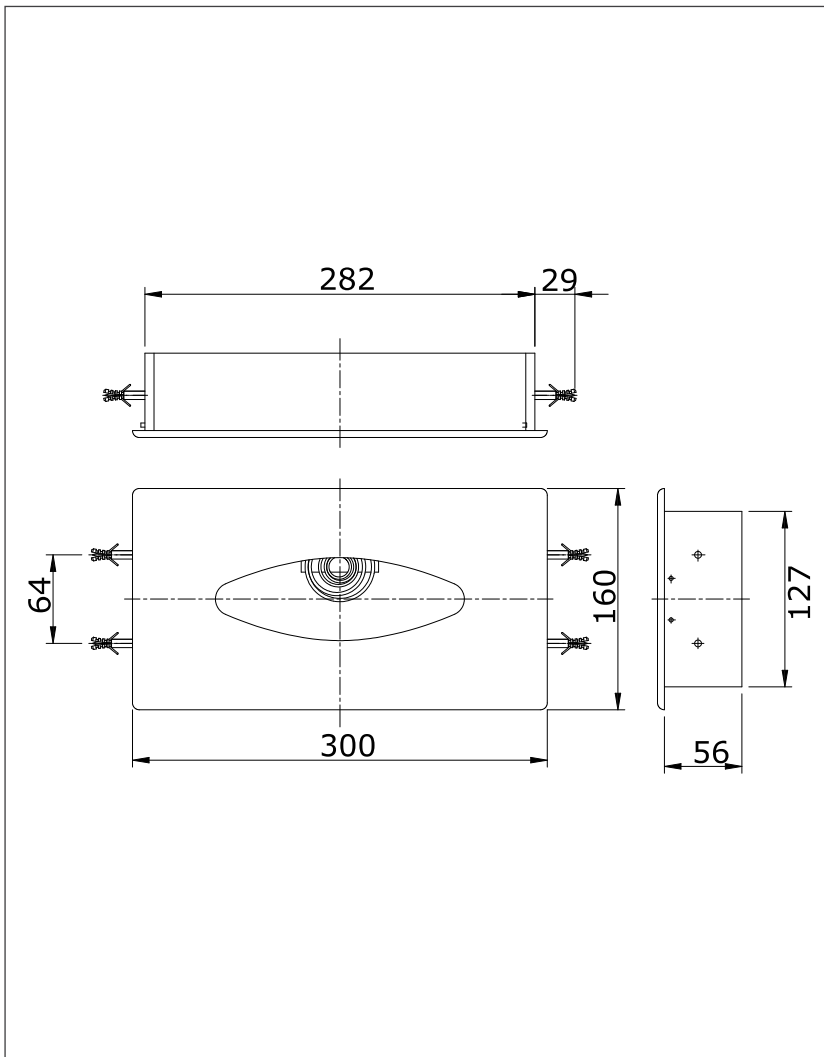

Tissue Dispenser

TX8

Features

- Easy Installation and usage
- Durable finishes

Specifications

Material : Stainless Steel

Parts Description

- TX8
Recessed Tissue Dispenser