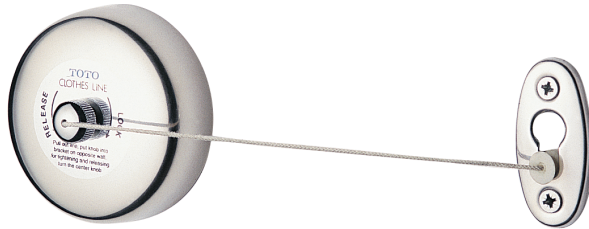

## Clothes Line

### Features

- Simple Installation, easy to use

### Specifications

Material : Stainless Steel

Length : ~2500 mm

### Parts Description

- TX7

Retractable Clothes Line

Please consult a TOTO representative for details