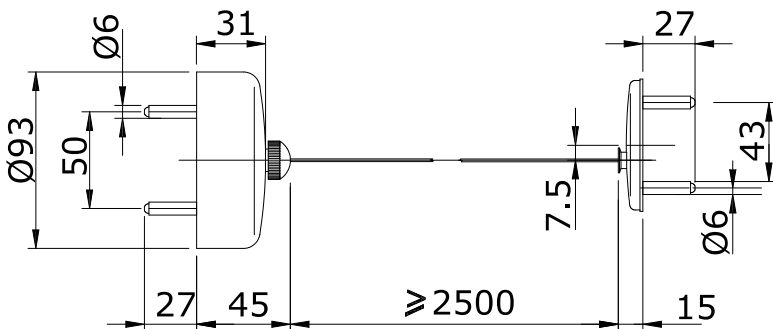

### Specifications

Material : Stainless Steel

Length : ~2500 mm

### Parts Description

- TX7

Retractable Clothes Line

Please consult a TOTO representative for details