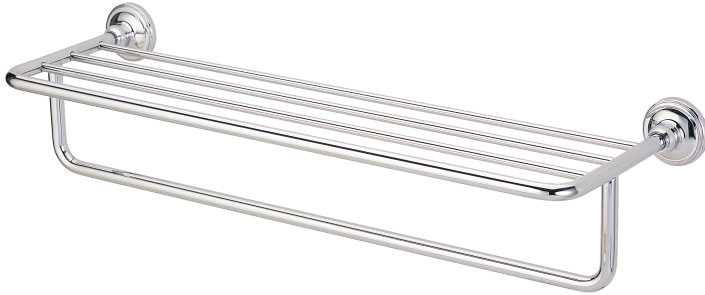

CURIO

Towel Shelf&Towel Bar

TX4WAC

Features

- Simple installation, easy to use

Specifications

Finish : Nickel Chrome

Material : Brass

Parts Description

- TX4WAC

Towel Shelf & Towel Bar

(Length : 660 mm)

Please consult a TOTO representative for details