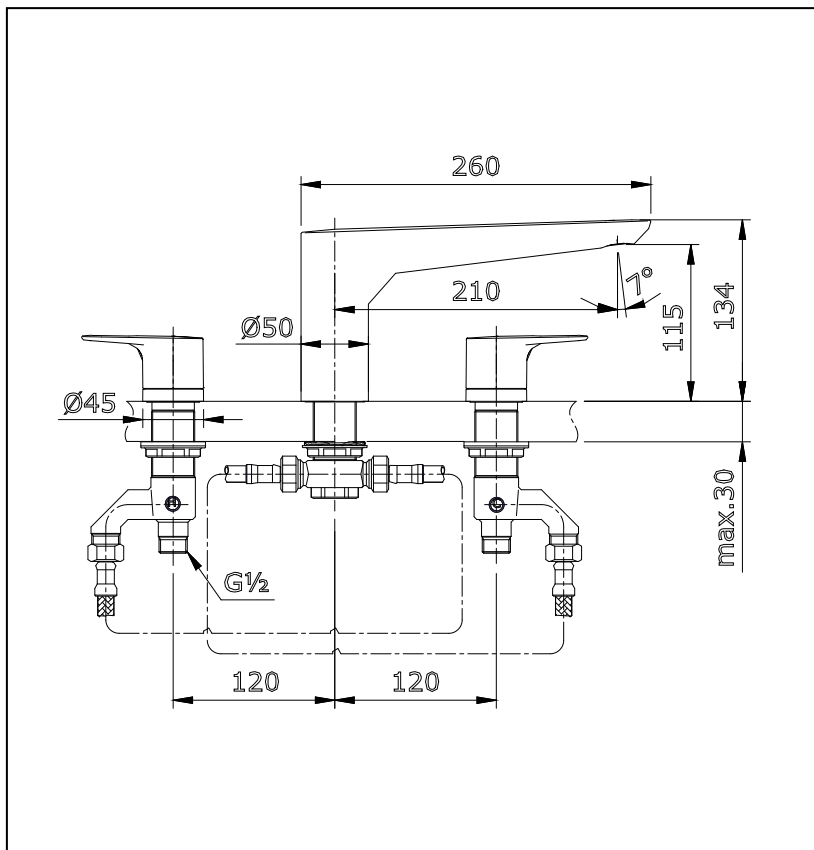

Remarks:

Please result TOTO sales representative for detail.

TOTO (THAILAND) CO.,LTD

Bangkok Office : G Tower Grand Rama 9,12th Floor, South Wing, 9 Rama IX Road,Huaykwang Sub-district,Huaykwang District, Bangkok. 10310 Thailand
Tel : +(66)2-117-9520(AUTO) Fax : +(66)2-117-9527
th.toto.com

All rights reserved by TOTO company. Specifications and size are subject to change without notice.