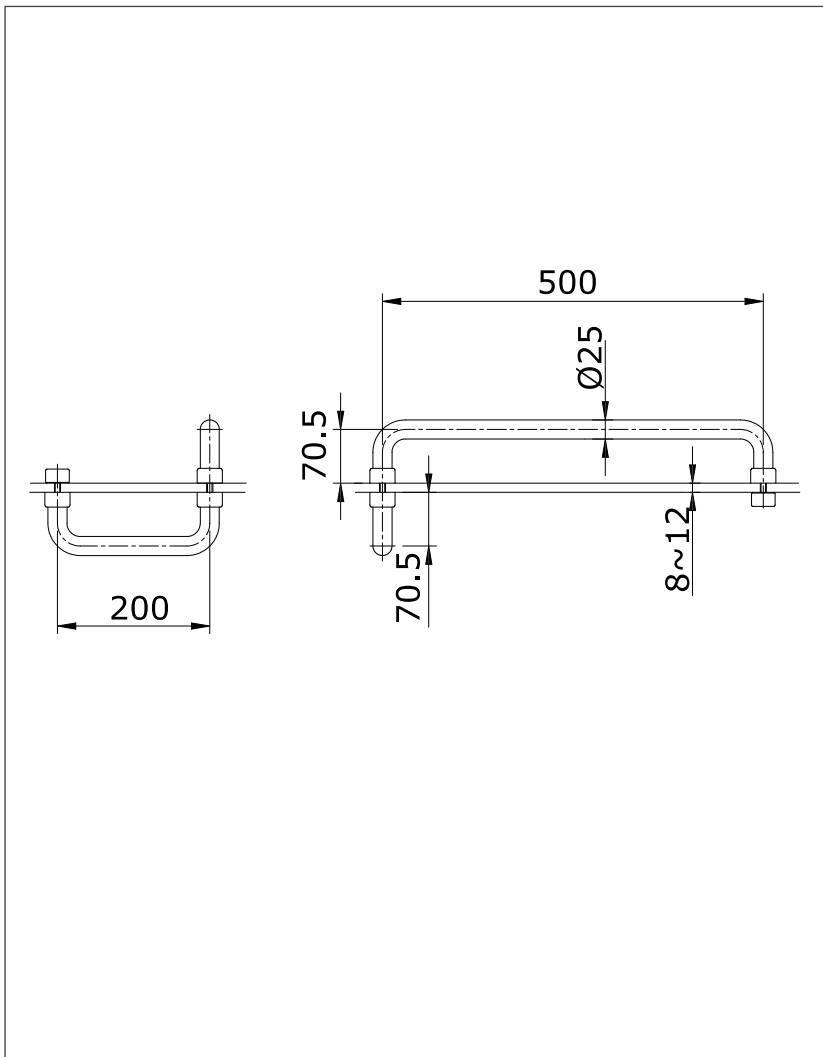

Parts Description

- **TX10B**
  Shower Room Door Handle
  with Towel Bar

Please consult a TOTO representative for details