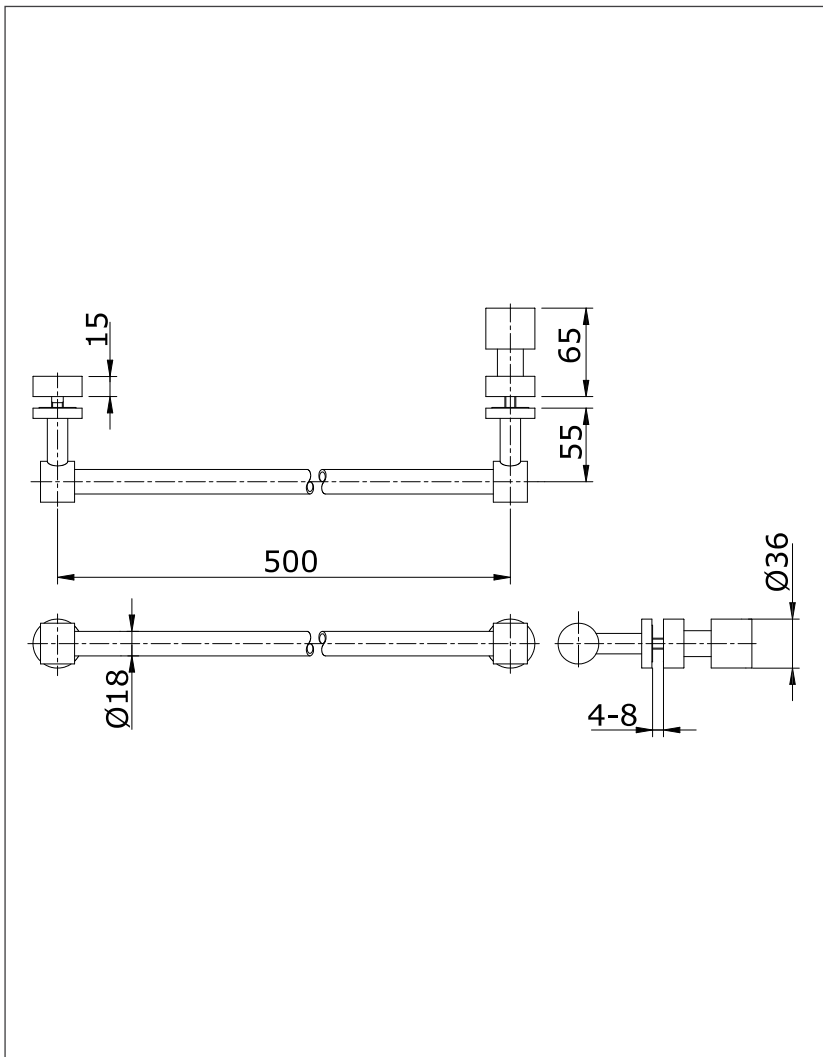

Parts Description

● TX10AEZ

Shower Room Door Handle
with Towel Bar (length:500 mm)

Please consult a TOTO representative for details