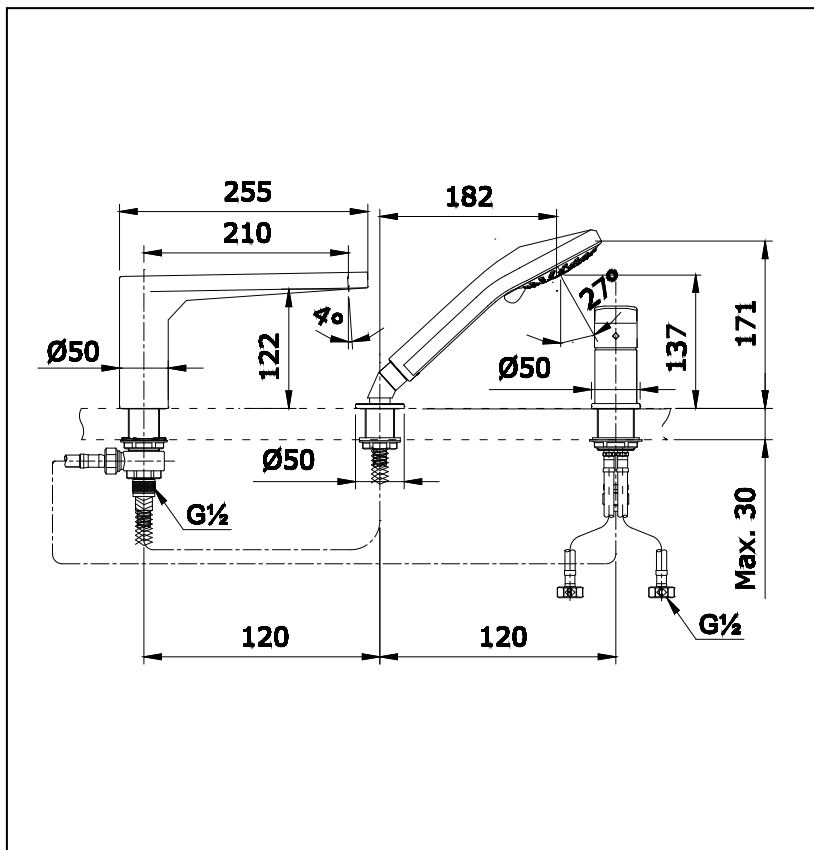

Rei-S Series
3 Holes Bath and
5 Mode Shower Set

TTMR308MFK

Features

- Sharp-lined smart design exclusively for REI-Square series
- Durable finishes

Specifications

Water Pressure : 0.05MPa - 0.75MPa

Hole : 3 Holes

Finish : Nickel Chrome

Material : Brass

Parts description

- TTMR308MFK

3 Holes Bath & 5 Mode Shower Set

Remarks:

Please result TOTO sales representative for detail.

TOTO (THAILAND) CO.,LTD