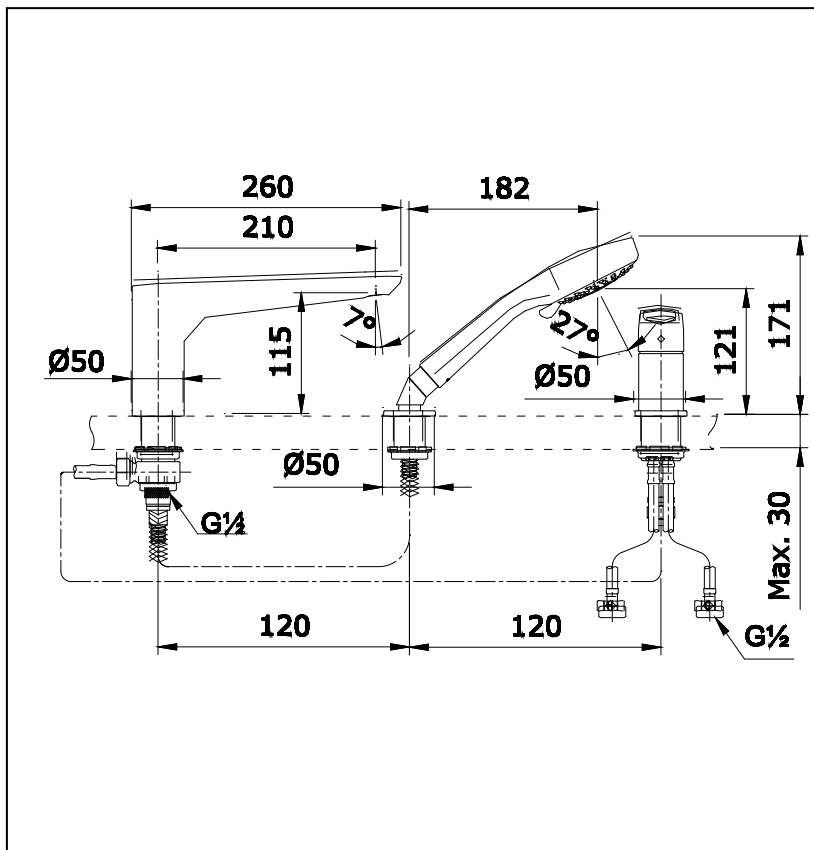

Remarks:

Please result TOTO sales representative for detail.

TOTO (THAILAND) CO.,LTD

Bangkok Office : G Tower Grand Rama 9,12th Floor, South Wing, 9 Rama IX Road,Huaykwang Sub-district,Huaykwang District, Bangkok. 10310 Thailand
Tel : +(66)2-117-9520(AUTO) Fax : +(66)2-117-9527
th.toto.com