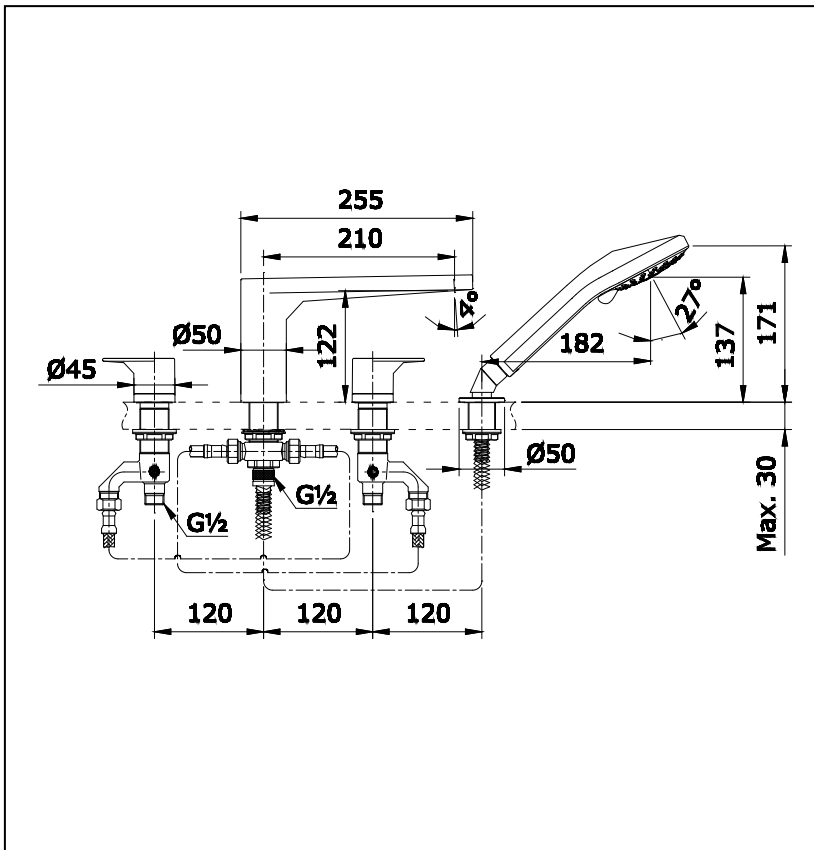

Rei-S Series
4 Holes Bath and
5 Mode Shower Set

Features

- Sharp-lined smart design exclusively for REI-Square series
- Durable finishes

Specifications

Water Pressure : 0.05MPa - 0.75MPa

Hole : 4 Holes
Finish : Nickel Chrome
Material : Brass

Parts description

- TTMR202MFK
4 Holes Bath & 5 Mode Shower Set

Remarks:

Please consult TOTO sales representative for detail.

TOTO (THAILAND) CO.,LTD

Bangkok Office : G Tower Grand Rama 9,12th Floor, South Wing, 9 Rama IX Road,Huaykwang Sub-district,Huaykwang District, Bangkok. 10310 Thailand
Tel : +(66)2-117-9520(AUTO) Fax : +(66)2-117-9527
th.toto.com