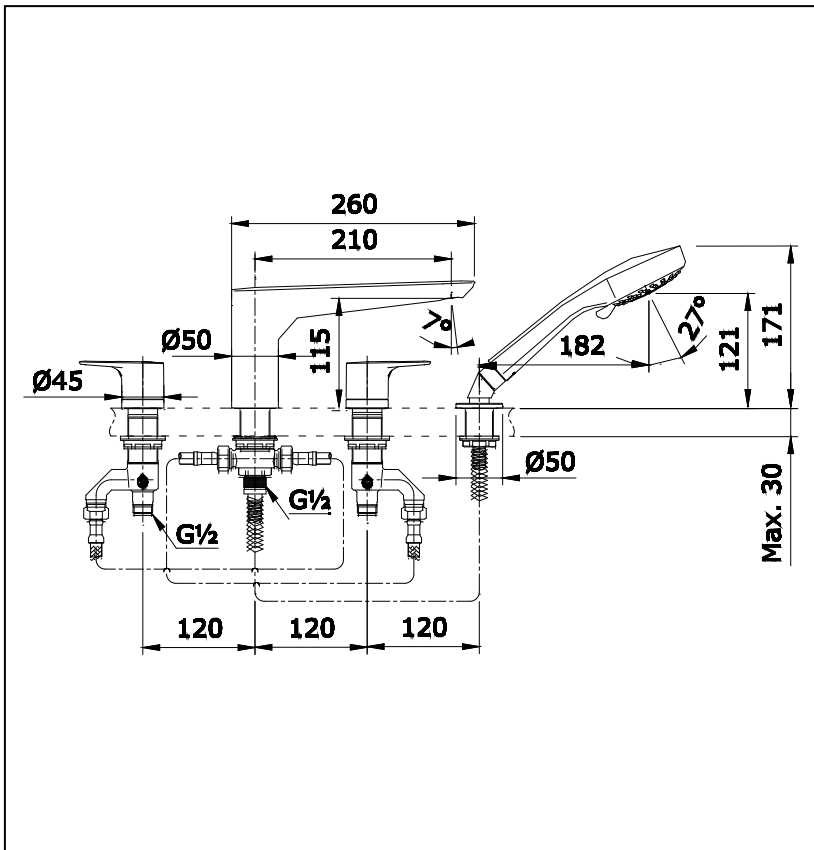

Rei-R Series
4 Holes Bath & Shower Set

TTMR201MFK

Features

- Sharp-lined smart design exclusively for REI- Round series
- Durable finishes

Specifications

Water Pressure : 0.05MPa - 0.75MPa

Hole : 4 Holes

Finish : Nickel Chrome

Material : Brass

Parts description

- TTMR201MFK

4 Holes Bath&Shower Set

Remarks:

Please result TOTO sales representative for detail.

TOTO (THAILAND) CO.,LTD

Bangkok Office : G Tower Grand Rama 9,12th Floor, South Wing, 9 Rama IX Road,Huaykwang Sub-district,Huaykwang District, Bangkok. 10310 Thailand
Tel : +(66)2-117-9520(AUTO) Fax : +(66)2-117-9527
th.toto.com