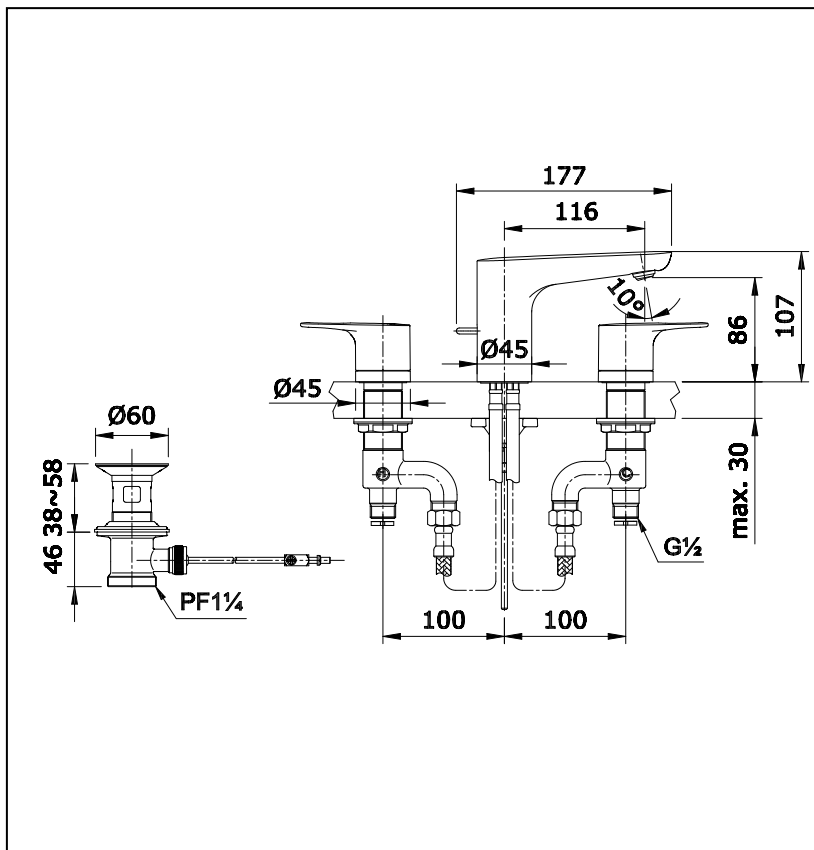

Rei-R Series
2 Handle Lavatory Faucet(3 Holes)
with Pop-Up Waste

Features

- Sharp-lined smart design exclusively for REI- Round series
- Durable finishes

Specifications

Water Pressure : 0.05MPa - 0.75MPa

Hole : 3 Holes

Finish : Nickel Chrome

Material : Brass

Parts description

- TTLR201FK-1

2 Handle Lavatory Faucet(3 Holes)
with Pop-Up Waste

Remarks:

Please result TOTO sales representative for detail.

TOTO (THAILAND) CO.,LTD