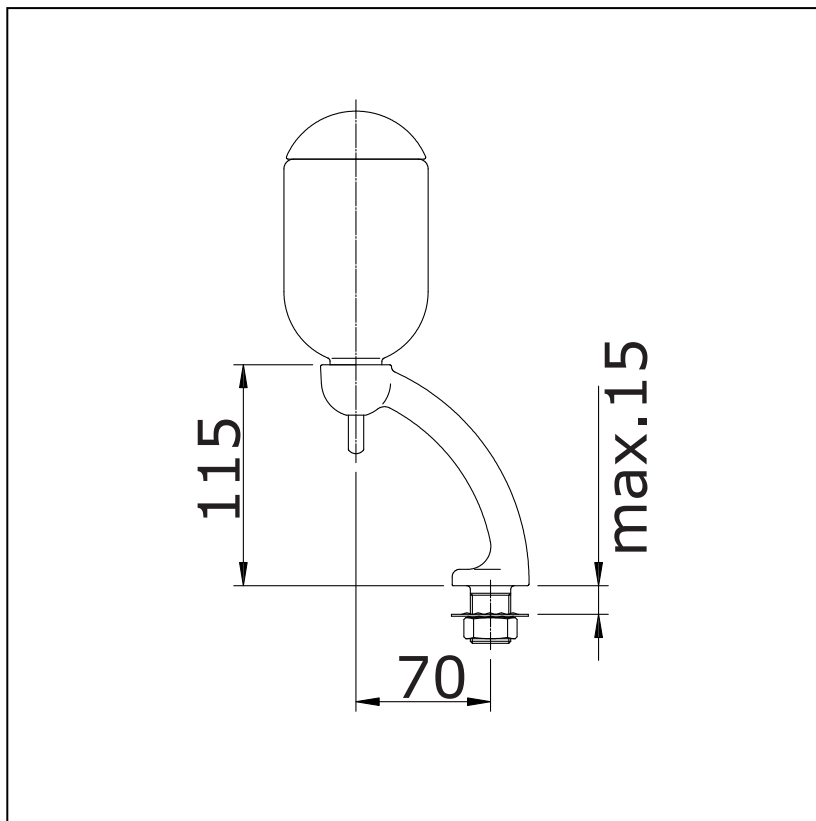

Specifications

Finish : Nickel Chrome
Material : Plastic

Parts description

● **TS126AR**

Liquid Soap Dispenser

Remarks:

Please consult TOTO sales representative for detail.