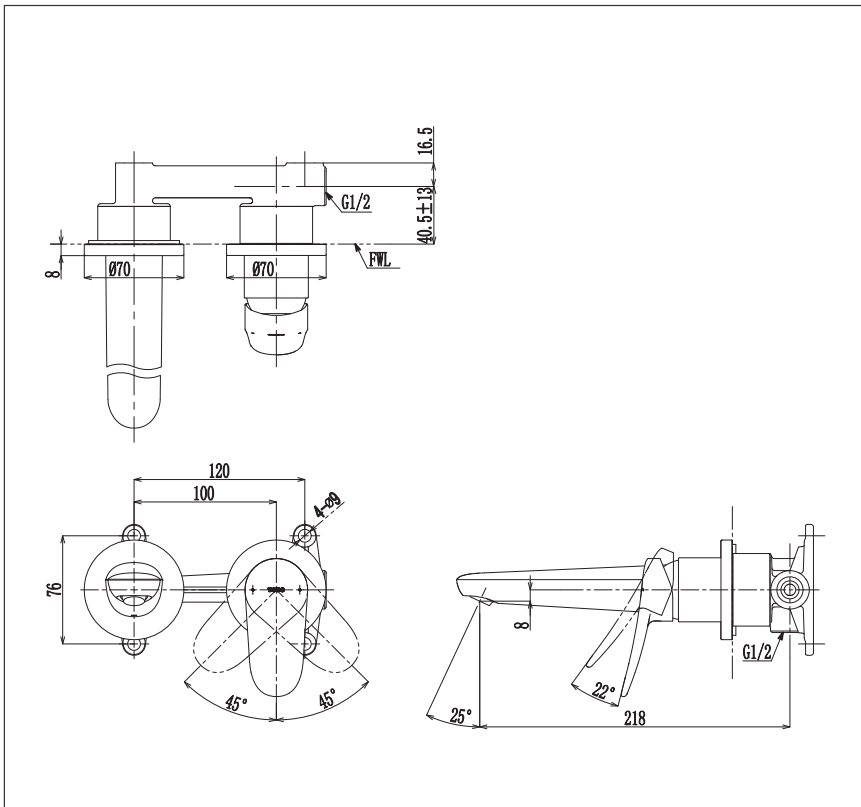

LF Series
Wall-Mount Single Lever Lavatory Faucet
(Short Spout)
w/o waste fitting

TLS04308T

Features

- Design Concept is Life and Flex.
- TOTO original cartridge for smooth control
- High corrosion resistance plating

Specifications

Finish : Chrome

Material : Brass

Water Pressure : 0.05 ~ 1.0 Mpa

Parts Description

- **TLS04308T**
Wall-Mount Single Lever Lavatory Faucet
(Short Spout)
w/o waste fitting

Please consult a TOTO representative for details