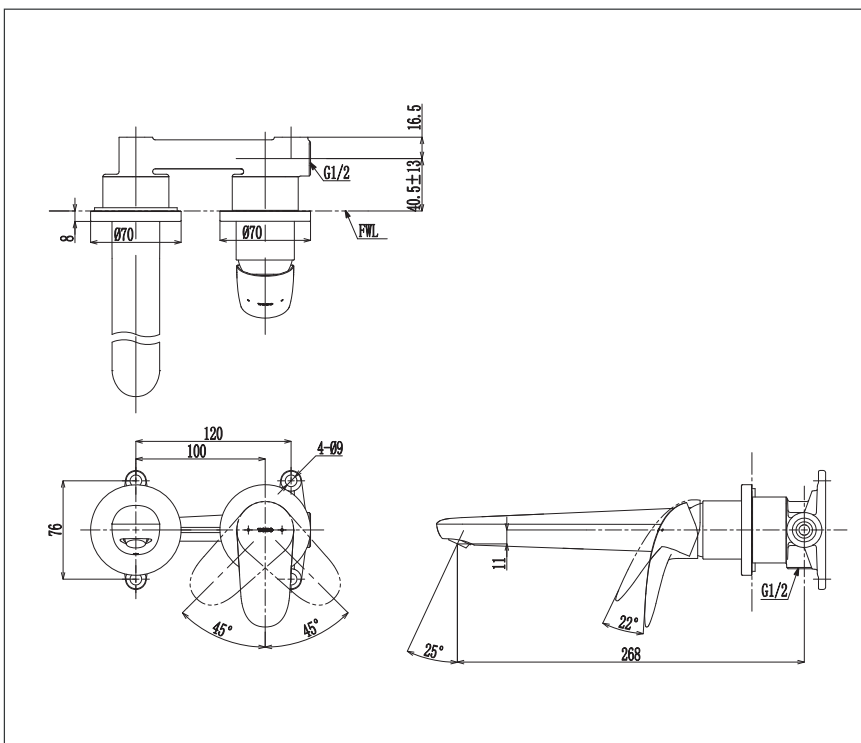

LC Series
 Wall-Mount Single Lever Lavatory Faucet
 (Long Spout)
 w/o waste fitting

TLS03308T

Features

- Design Concept is Life and Curve
- TOTO original cartridge for smooth control
- High corrosion resistance plating

Specifications

Finish : Chrome

Material : Brass

Water Pressure : 0.05 ~ 1.0 Mpa

Parts Description

- **TLS03308T**
 Wall-Mount Single Lever Lavatory Faucet
 (Long Spout)
 w/o waste fitting

Please consult a TOTO representative for details