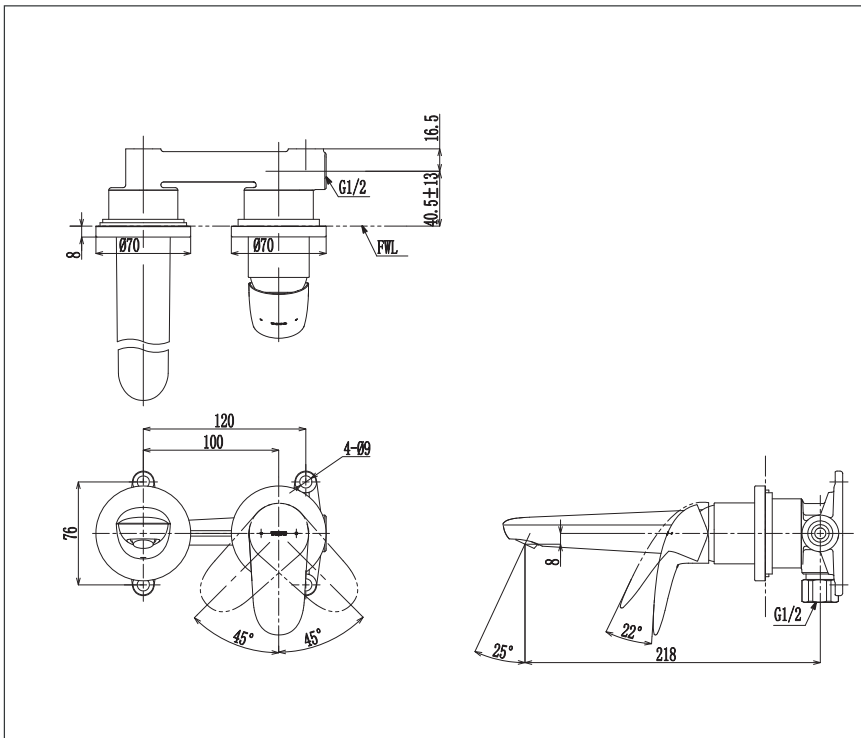

LC Series
 Wall-Mount Single Lever Lavatory Faucet
 (Short Spout)
 w/o waste fitting

TLS03307T

Features

- Design Concept is Life and Curve
- TOTO original cartridge for smooth control
- High corrosion resistance plating

Specifications

Finish : Chrome

Material : Brass

Water Pressure : 0.05 ~ 1.0 Mpa

Parts Description

- **TLS03307T**
 Wall-Mount Single Lever Lavatory Faucet
 (Short Spout)
 w/o waste fitting

Please consult a TOTO representative for details