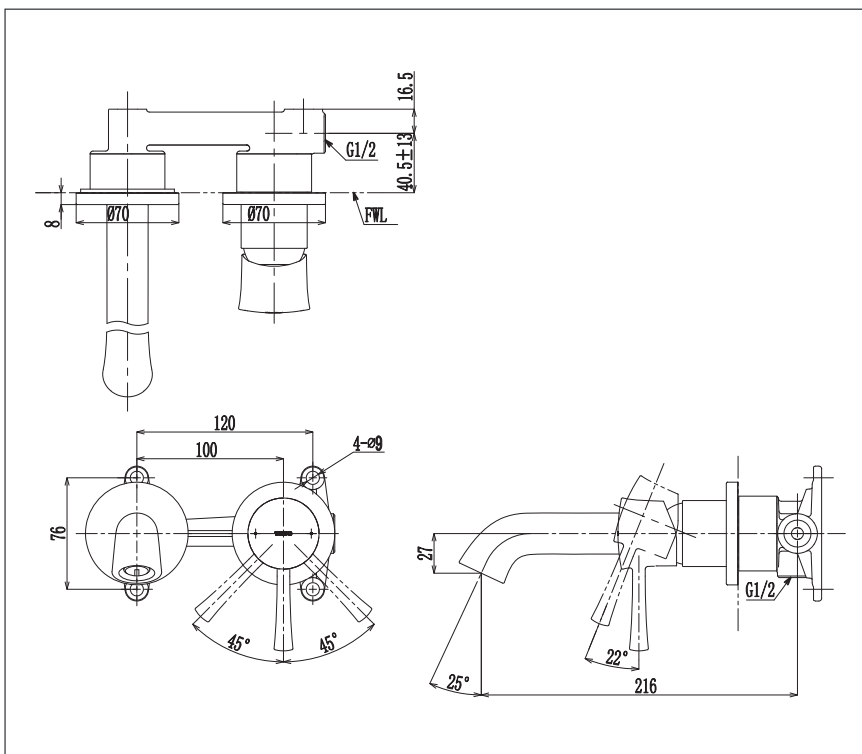

### Specifications

Finish : Chrome

Material : Brass

Water Pressure : 0.05 ~ 1.0 Mpa

### Parts Description

- **TLS02307T**  
Wall-Mount Single Lever Lavatory Faucet  
(Short Spout)  
without waste fitting

Please consult a TOTO representative for details

TOTO (THAILAND) CO.,LTD

Bangkok Office : G Tower Grand Rama 9,12th Floor, South Wing, 9 Rama IX Road, Huaykwang Sub-district, Huaykwang District, Bangkok. 10310 Thailand  
Tel : +(66)2-117-9520(AUTO) Fax : +(66)2-117-9527  
th.toto.com