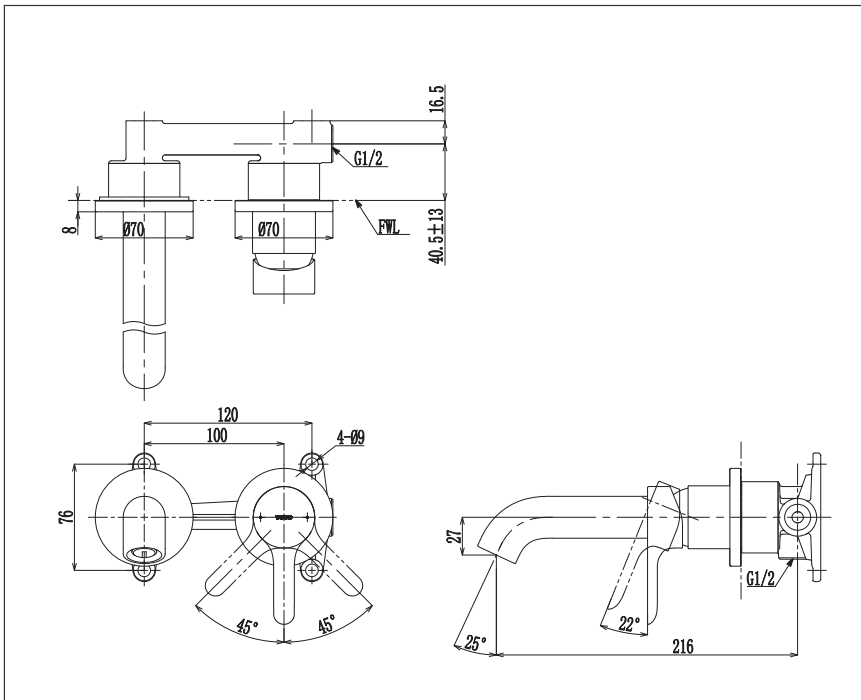

LB Series
 Wall-Mount Single Lever Lavatory Faucet
 (Short Spout)
 without waste fitting

TLS01309T

Features

- Design Concept is Life and Branch
- TOTO original cartridge for smooth control
- High corrosion resistance plating

Specifications

Finish : Chrome

Material : Brass

Water Pressure : 0.05 ~ 1.0 Mpa

Parts Description

- **TLS01309T**
 Wall-Mount Single Lever Lavatory Faucet
 (Short Spout)
 w/o waste fitting

Please consult a TOTO representative for details