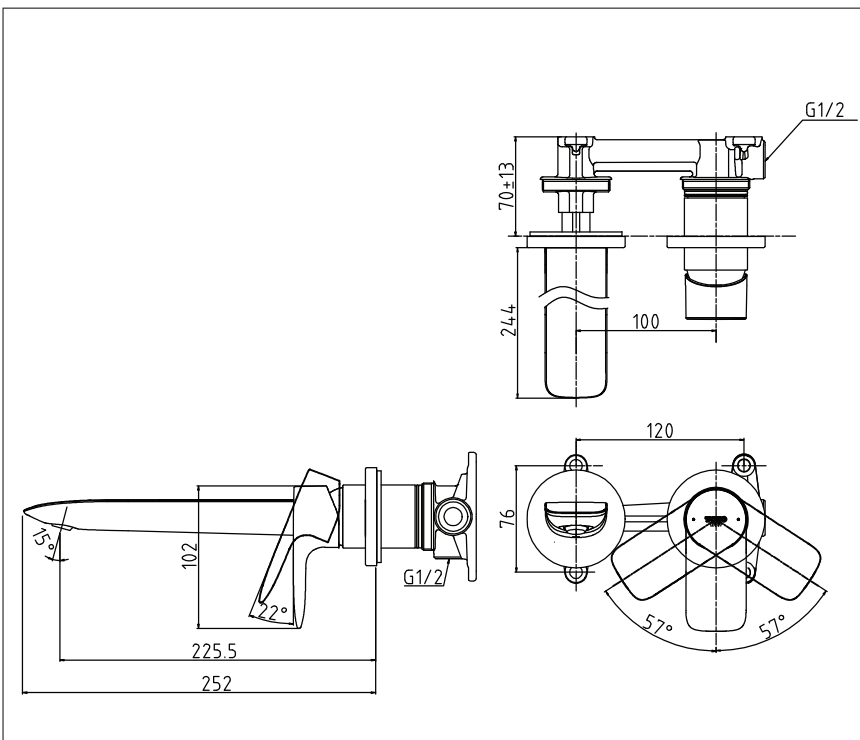

GA Series
Wall Mounted Lavatory Faucet
(Long Spout)
without waste fitting

TLG04310T

Features

- Design Concept is Gorgeous and Advance.
- TOTO original cartridge for smooth control
- High corrosion resistance plating

Specifications

Finish : Chrome

Material : Brass

Water Pressure : 0.05 ~ 1.0 Mpa

Parts Description

- **TLG04310T**
Wall Mounted Lavatory Faucet
(Long Spout)
without waste fitting

Please consult a TOTO representative for details