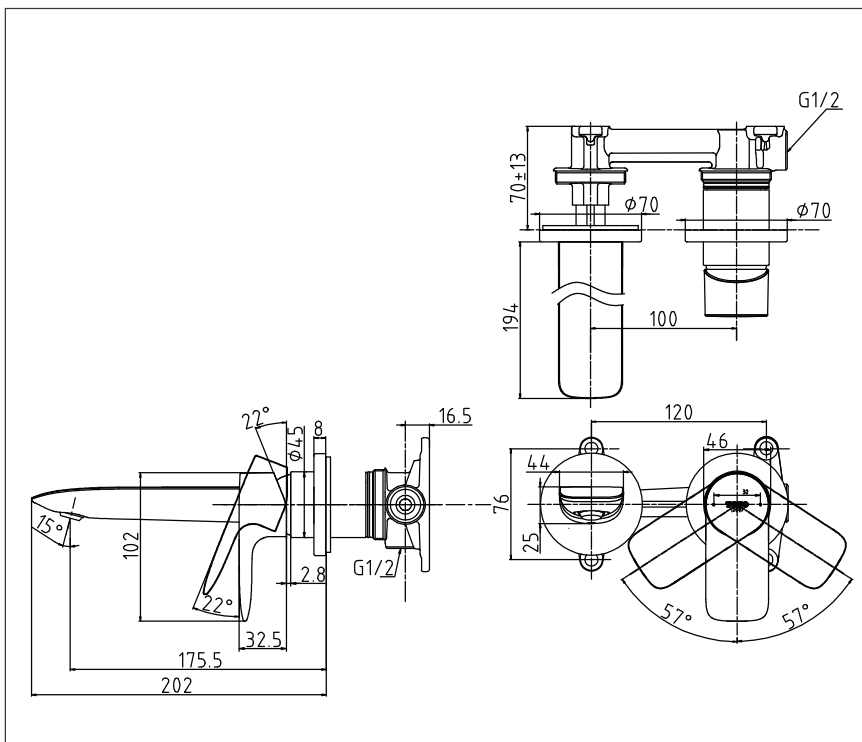

GA Series
Wall Mounted Lavatory Faucet
(Short Spout)
without waste fitting

TLG04309T

Features

- Design Concept is Gorgeous and Advance.
- TOTO original cartridge for smooth control
- High corrosion resistance plating

Specifications

Finish : Chrome

Material : Brass

Water Pressure : 0.05 ~ 1.0 Mpa

Parts Description

- **TLG04309T**
Wall Mounted Lavatory Faucet
(Short Spout)
without waste fitting

Please consult a TOTO representative for details