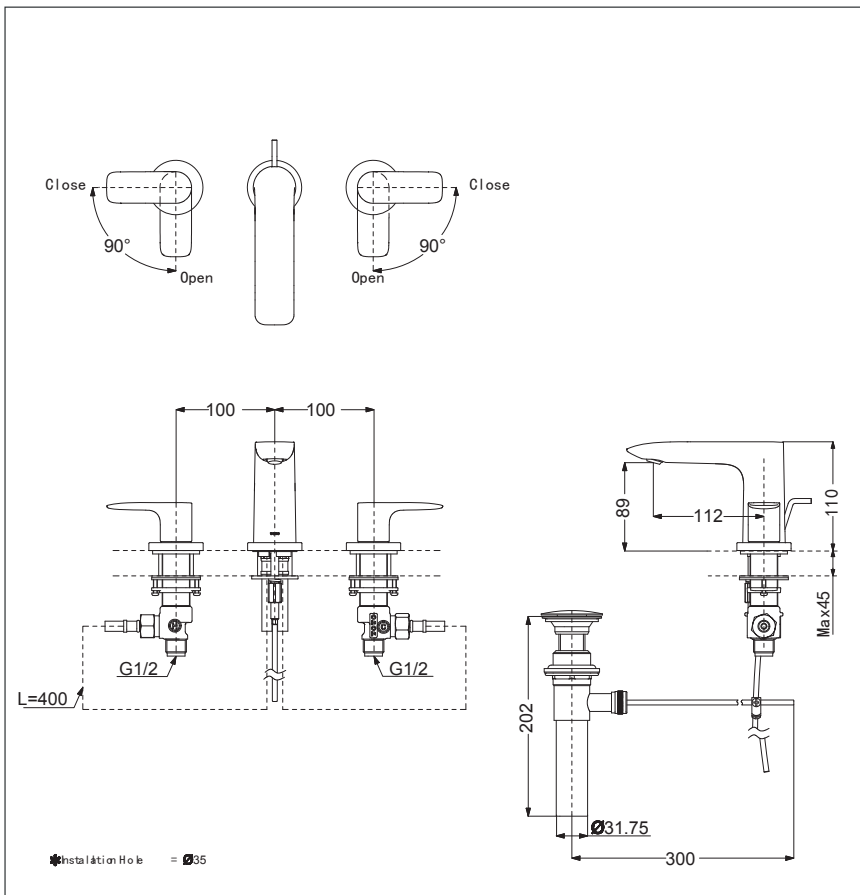

## Specifications

Finish : Chrome

Material : Brass

Water Pressure : 0.05 ~ 1.0 Mpa

## Parts Description

- **TLG04201T**  
2 Handle Lavatory Faucet  
(3 holes) With Pop-Up Waste

Please consult a TOTO representative for details

TOTO (THAILAND) CO.,LTD

Bangkok Office : G Tower Grand Rama 9,12th Floor, South Wing, 9 Rama IX Road, Huaykwang Sub-district, Huaykwang District, Bangkok. 10310 Thailand  
Tel : +(66)2-117-9520(AUTO) Fax : +(66)2-117-9527  
th.toto.com