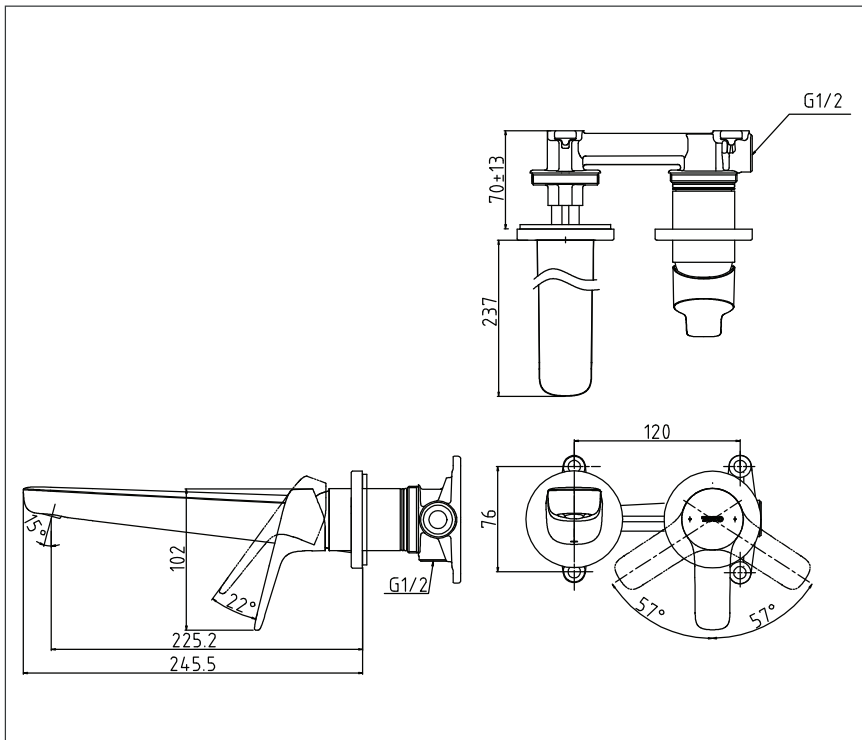

GS Series
Wall Mounted Lavatory Faucet
(Long Spout)(Without Waste Fitting)

TLG03308T

Features

- Design Concept is Gorgeous and Regal
- TOTO original cartridge for smooth control
- High corrosion resistance plating

Specifications

Finish : Chrome

Material : Brass

Water Pressure : 0.05 ~ 1.0 Mpa

Parts Description

- **TLG03308T**
Wall Mounted Lavatory Faucet
(Long Spout)(without waste fitting)

Please consult a TOTO representative for details