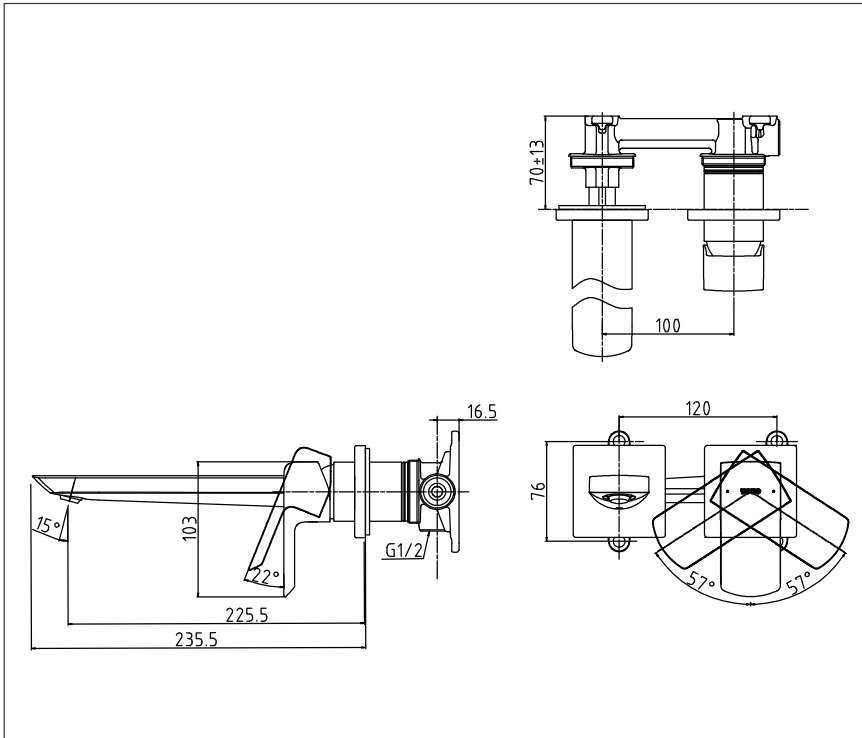

# FAUCETS

GR Series  
Wall-Mount Single Lever Lavatory Faucet  
(Long Spout)

### Specifications

Finish : Chrome  
Water Pressure : 0.05 ~ 1.0 Mpa  
Material : Brass