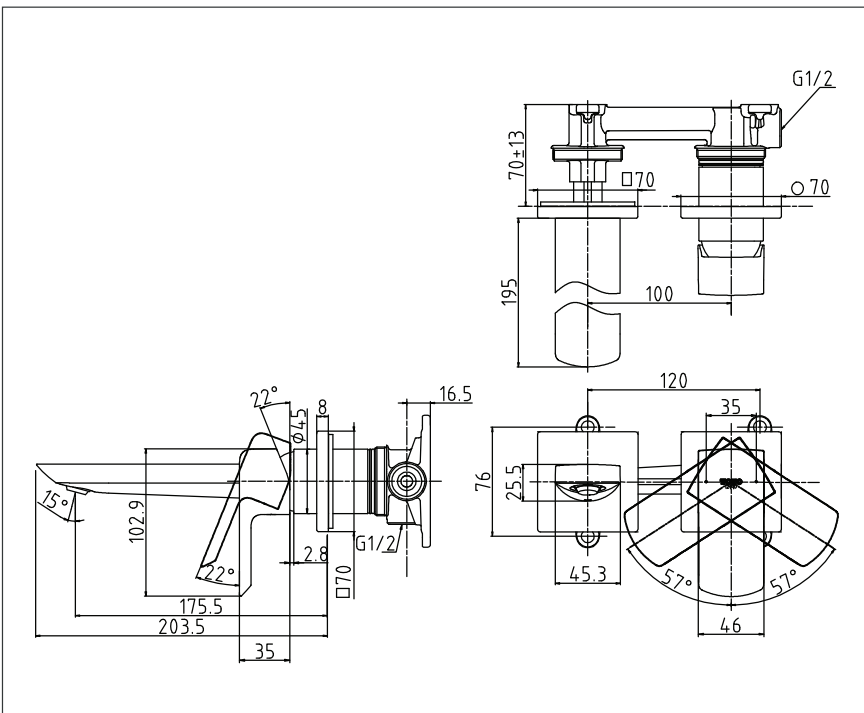

Parts Description

- **TLG02310T**
  Wall-Mount Single Lever Lavatory Faucet
  (Short Spout)
  w/o waste fitting

Please consult a TOTO representative for details