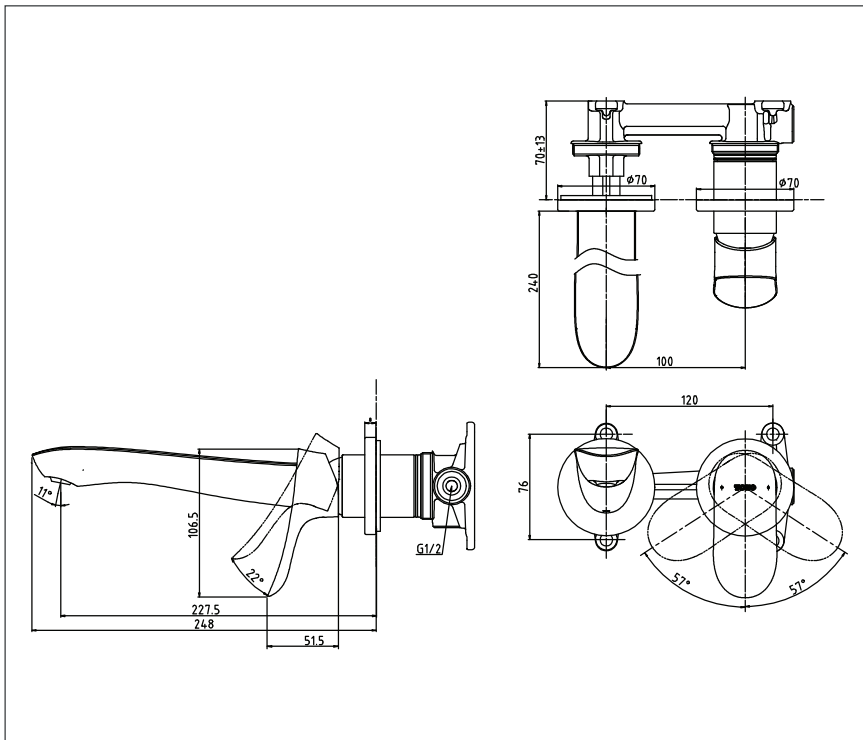

GO Series
Wall-Mount Single Lever Lavatory
Faucet (Long Spout)
w/o waste fitting

TLG01311T

Features

- Design Concept is Gorgeous and Organic.
- TOTO original cartridge for smooth control
- High corrosion resistance plating
- TOTO aerated water technology, ECOCAP adds air to the water to achieve full water jet with less amount of water usage.

Specifications

Finish : Chrome

Water Pressure : 0.05Mpa ~ 1.0Mpa

Material : Brass

Parts Description

- **TLG01311T**
Wall-Mount Single Lever Lavatory Faucet
(Long Spout)
w/o waste fitting

Please consult a TOTO representative for details