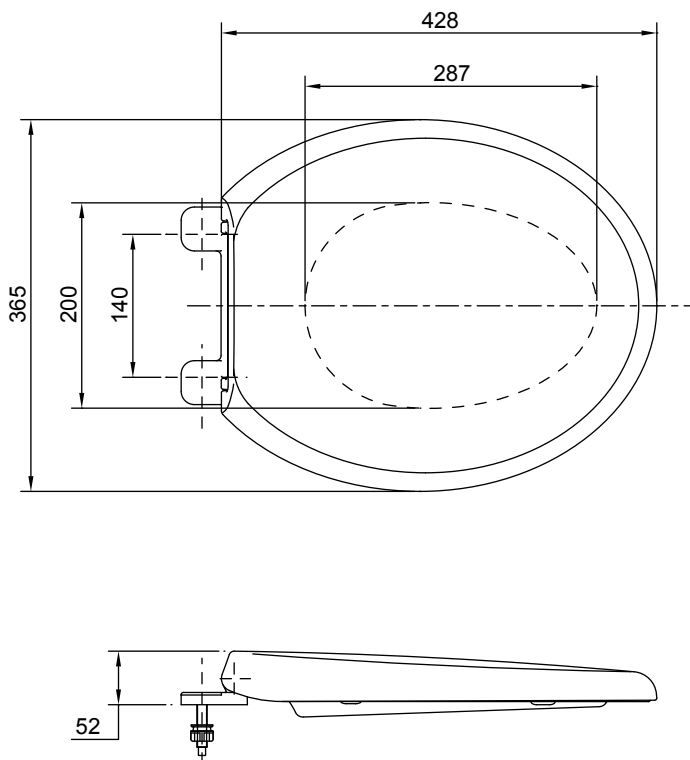

Features

- Stylish design
- Soft Closing Seat & Cover

**S**pecifications

Material: Plastic (PP)

Size: 365W x 428D x 52H mm

Parts description

- TC505S
Elongated Seat & Cover

Matching Toilets

CW660NJ/SW660J

CW660PJ/SW660J

CW580K

Colors

White

Please consult a TOTO representative for details