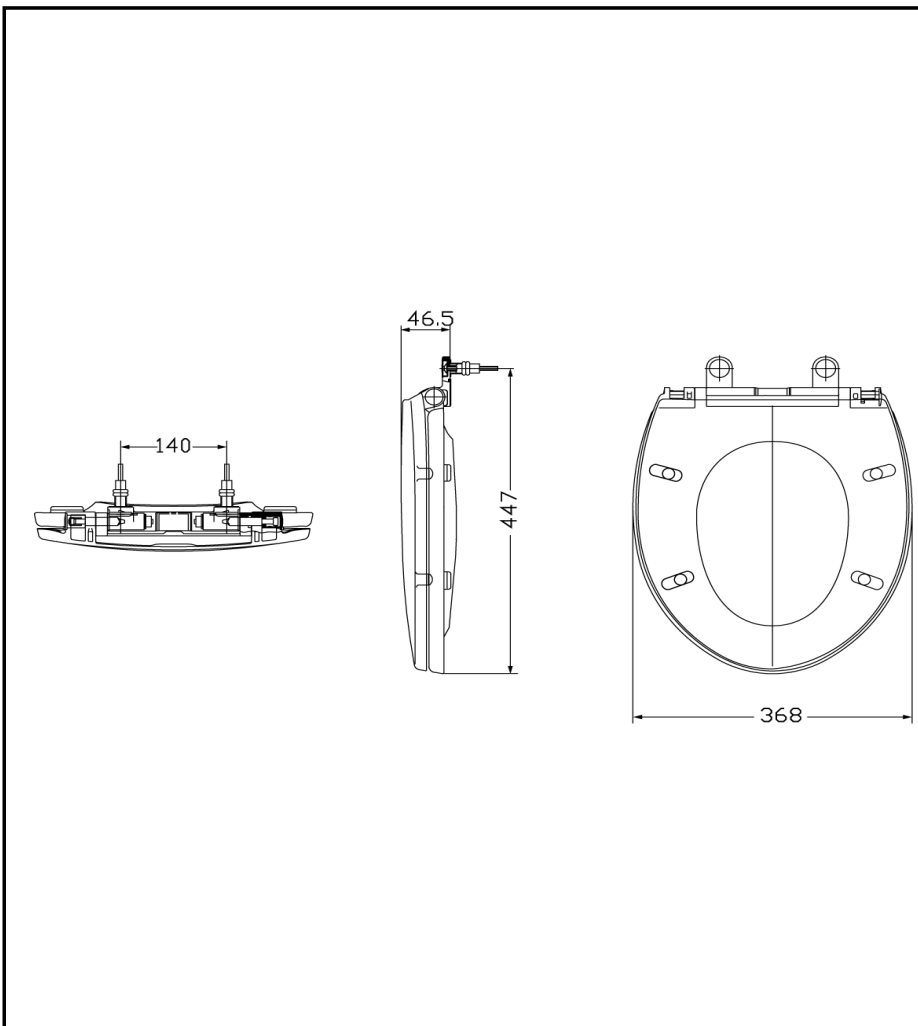

Features

- Stylish design
- Soft Closing Seat & Cover

Specifications

Size: 368W x 447D x 46.5mm

Parts description

- TC301
Elongated Seat & Cover

Colors

White