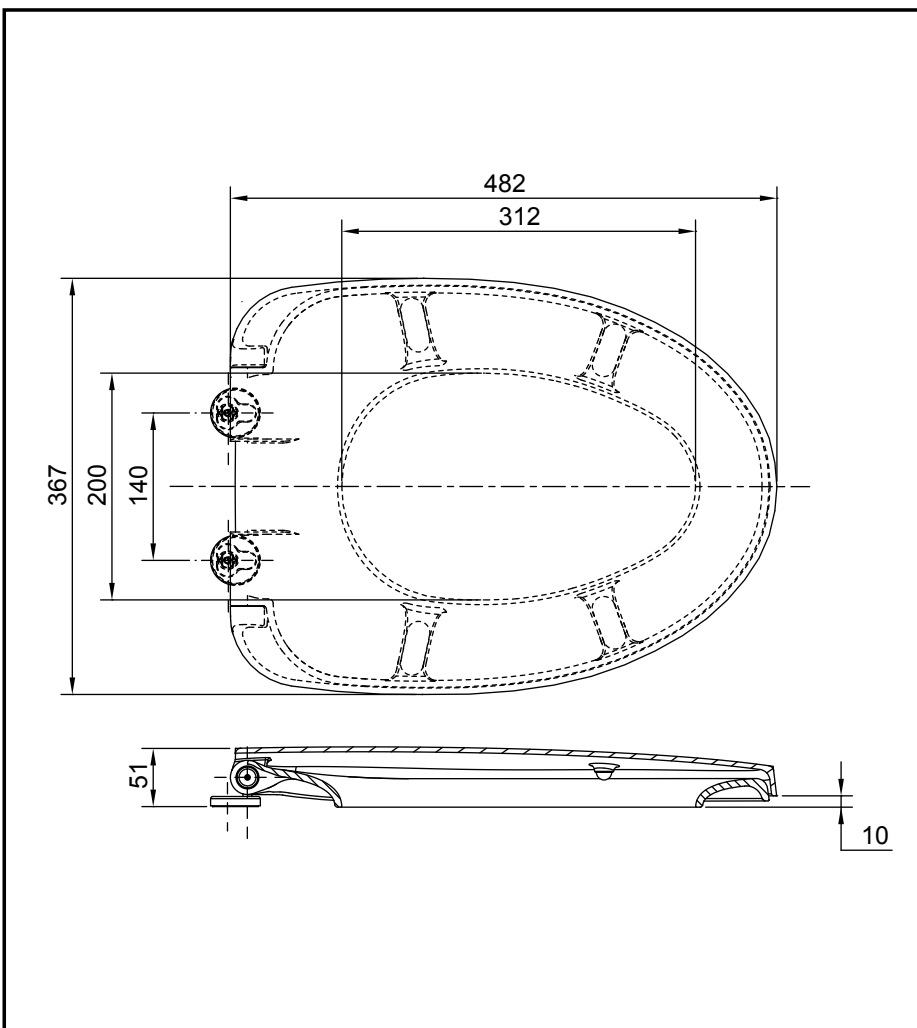

Colors

White

Please consult a TOTO representative for details