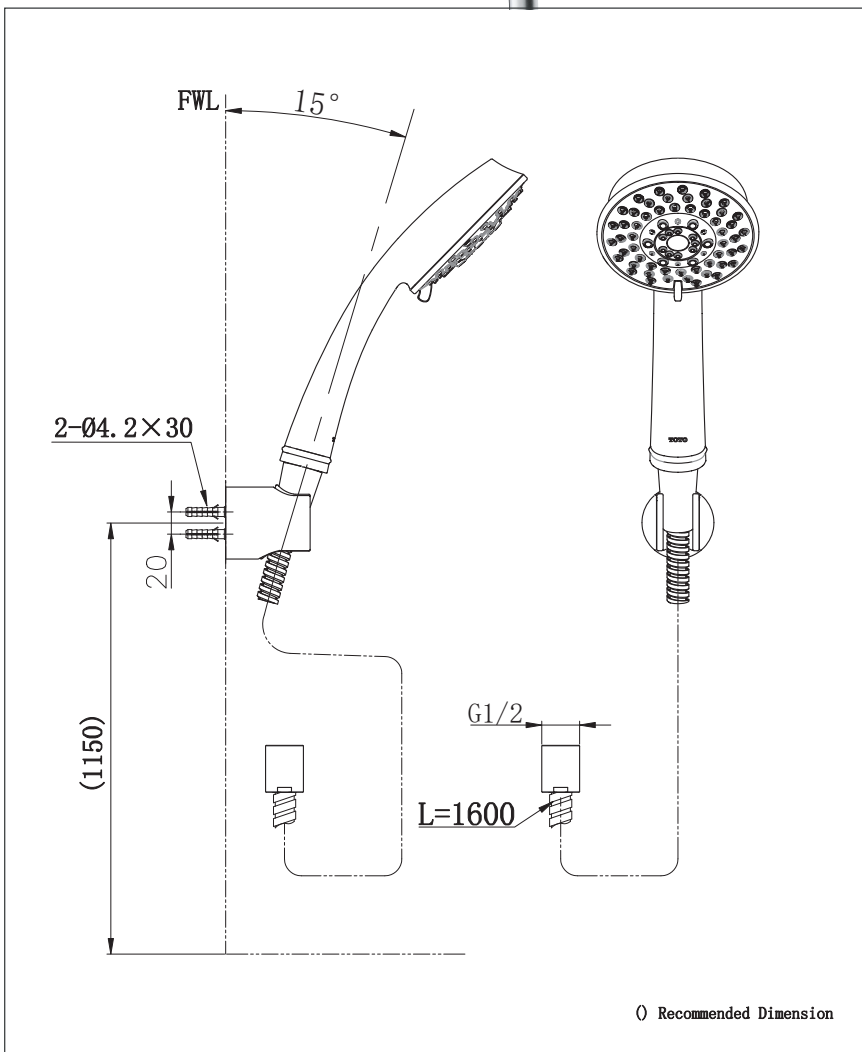

TOTO | Shower Fitting

L Selection Shower
Hand Shower
(Multi mode with hanger and hose)

TBW03002T

Features

- Gorgeous and Smart Design Concept

Specifications

Finish : Chrome

Material : ABS Plastic (Shower)

Shape : Round

Parts Description

- **TBW03002T**
Multi mode with hanger and hose

TOTO (THAILAND) CO.,LTD
Bangkok Office : G Tower Grand Rama 9,12th Floor, South Wing, 9 Rama IX Road, Huaykwang Sub-district, Huaykwang District, Bangkok. 10310 Thailand
Tel : +(66)2-117-9520(AUTO) Fax : +(66)2-117-9527
th.toto.com

All rights reserved by TOTO company. Specifications and size are subject to change without notice.

Please consult a TOTO representative for details

Flow Rate