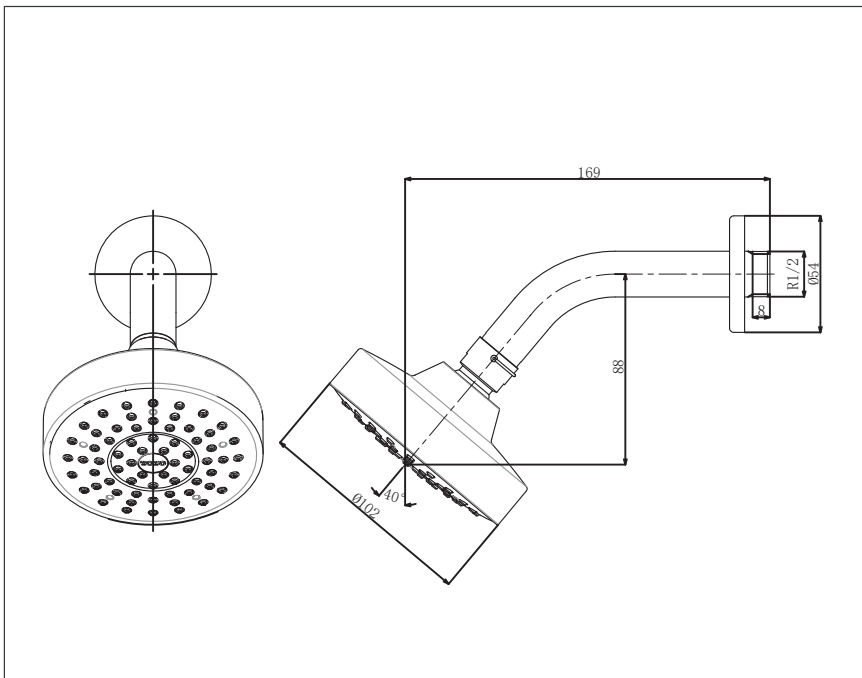

TOTO | Shower Fitting

*L Selection Shower
Over Head Shower
(1 mode with pipe)*

TBW01012T

Features

- *Gorgeous and Smart Design Concept*

Specifications

- Finish* : Chrome
Material : ABS Plastic (Shower)
Shape : Round

Parts Description

- **TBW01012T**
1 mode with pipe

Please consult a TOTO representative for details

Flow Rate