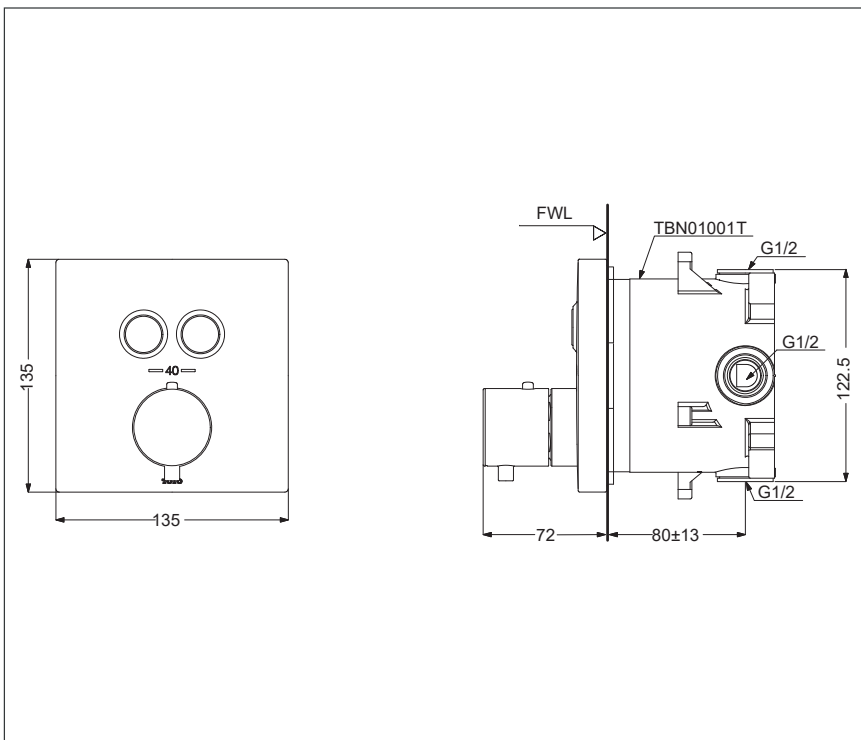

TOTO | SHOWER FITTINGS

G Selection Showers
Thermostat Controller with Diverter
(Touch Type)
(Square)
w/o box

TBV02406T

Features

- Easy control with touch type button
- SMA Thermostat valve with heat insulation

Specifications

Plate Material : ABS

Valve Material : Bronze

Parts Description

- **TBV02406T**
Thermostat Controller with Diverter
(Touch Type)
(Square)
w/o box

Please consult a TOTO representative for details