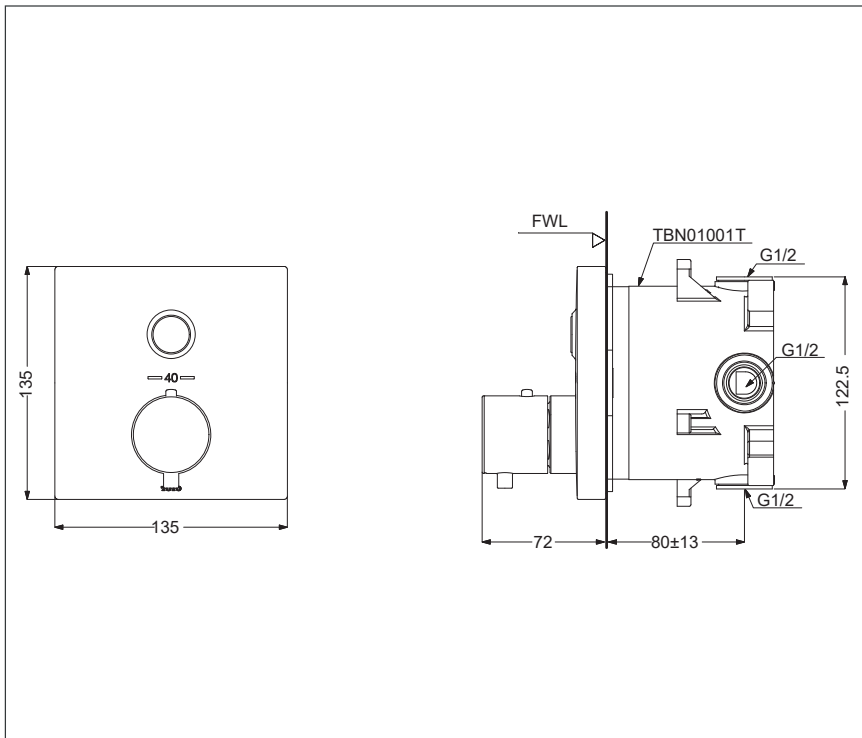

G Selection Showers
Thermostat Controller with On/Off Valve
(Touch Type / Square)
w/o box

Features

- Easy control with touch type button
- SMA Thermostat valve with heat insulation

Specifications

Plate Material : ABS

Valve Material : Brass

Parts Description

- **TBV02405T**
Thermostat Controller with On/Off Valve
(Touch Type)
(Square)
w/o box

Please consult a TOTO representative for details