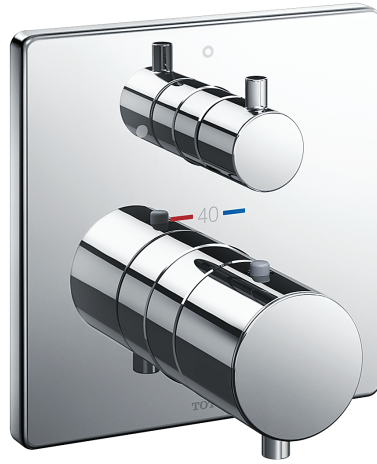

TOTO | SHOWER FITTINGS

G Selection Showers
Thermostat Controller
with On/Off Valve (Square)
w/o box

TBV02403T

Features

- Good Design with compact and thin plate
- SMA Thermostat valve with heat insulation

Specifications

Plate Material : Brass

Valve Material : Brass

Parts Description

- **TBV02403T**
Thermostat Controller
with On/Off Valve (Square)
w/o box

Please consult a TOTO representative for details

TOTO (THAILAND) CO.,LTD
Bangkok Office : G Tower Grand Rama 9,12th Floor, South Wing, 9 Rama IX Road,Huaykwang Sub-district,Huaykwang District, Bangkok. 10310 Thailand
Tel : +(66)2-117-9520(AUTO) Fax : +(66)2-117-9527
th.toto.com