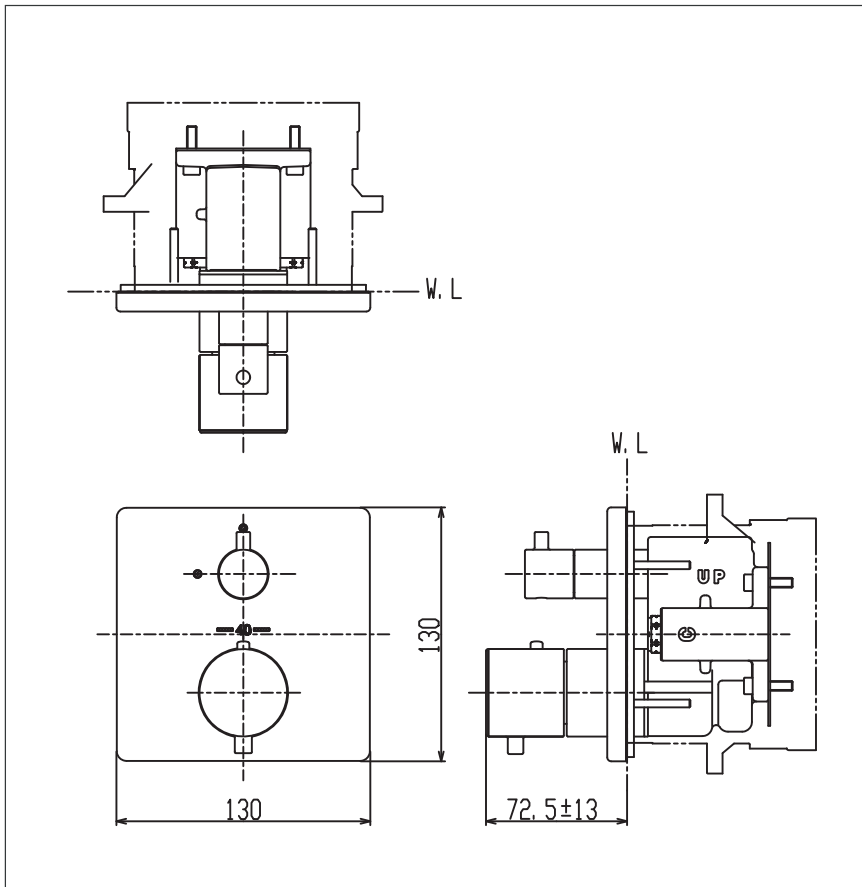

TOTO | SHOWER FITTINGS

G Selection Showers
Thermostat Controller
with On/Off Valve (Square)
w/o box

TBV02403T

Features

- Good Design with compact and thin plate
- SMA Thermostat valve with heat insulation

Specifications

Plate Material : Brass

Valve Material : Brass

Parts Description

- **TBV02403T**
Thermostat Controller
with On/Off Valve (Square)
w/o box

Please consult a TOTO representative for details

TOTO (THAILAND) CO.,LTD
Bangkok Office : G Tower Grand Rama 9,12th Floor, South Wing, 9 Rama IX Road,Huaykwang Sub-district,Huaykwang District, Bangkok. 10310 Thailand
Tel : +(66)2-117-9520(AUTO) Fax : +(66)2-117-9527
th.toto.com