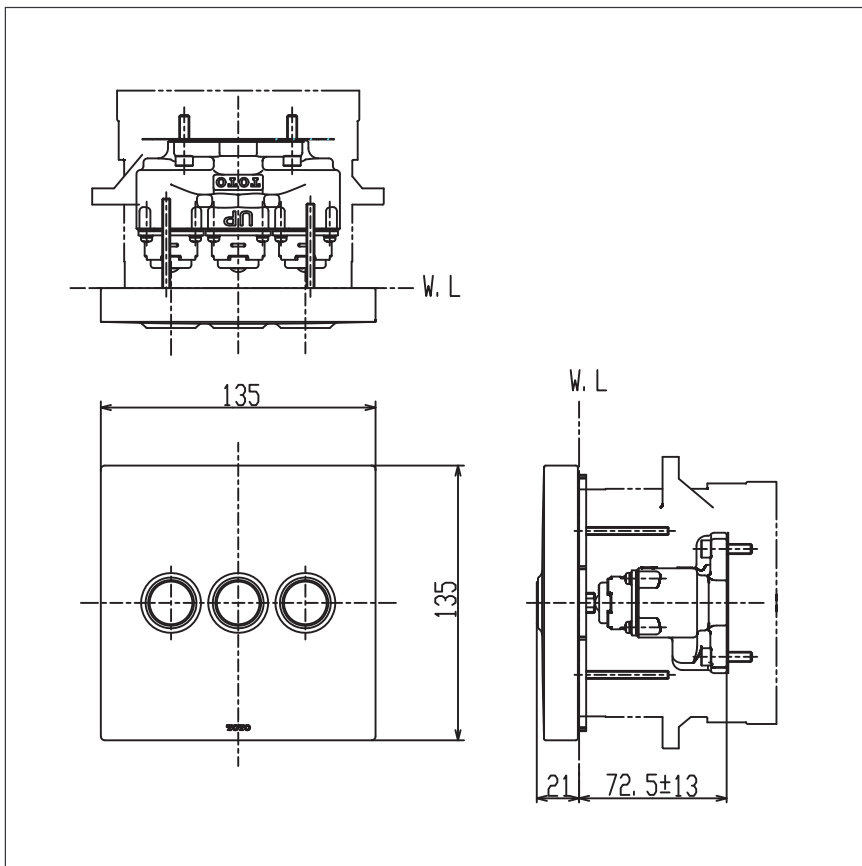

G Selection Showers
3 Way Diverter with stop valve
(Touch Type)
(Square)
w/o box

Features

- Easy control with touch type button

Specifications

Plate Material : ABS

Valve Material : Bronze

Parts Description

- **TBV02105T**
3 Way Diverter with stop valve
(Touch Type)
(Square)
w/o box