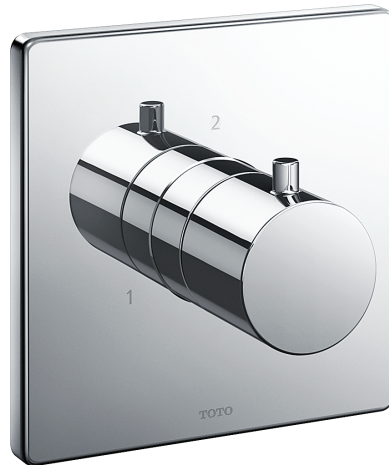

*G Selection Showers
2 Way Diverter without stop valve
(Square)
w/o valve*

Features

- Good Design with compact and thin plate

Specifications

Plate Material : Brass

Valve Material : Brass

Parts Description

- **TBV02103T**
2 Way Diverter without stop valve (Square) w/o valve