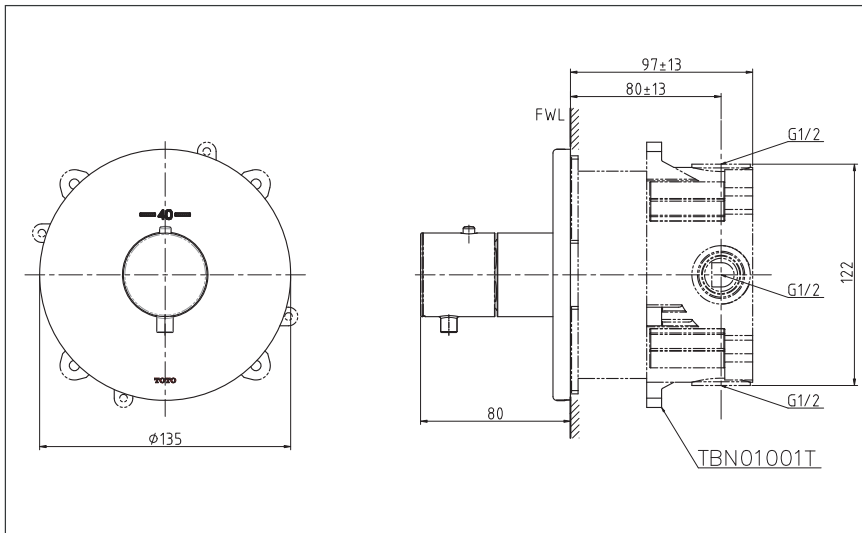

G Selection Showers Thermostat Controller (Round) w/o box

Features

- Good Design with compact and thin plate
- SMA Thermostat valve with heat insulation

Specifications

Plate Material : SUS

Valve Material : Brass

Parts Description

- **TBV01406T**
  Thermostat Controller
  (Round)
  w/o box

Please consult a TOTO representative for details