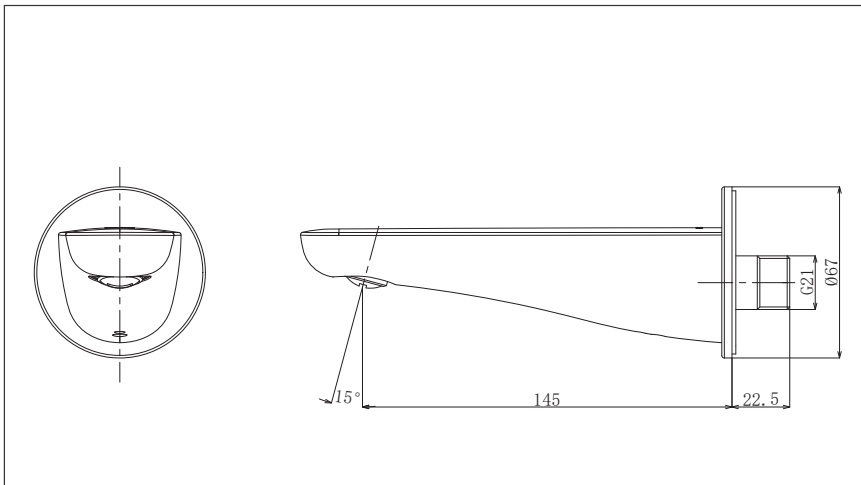

TBS03001T

LC Series
Bath spout

Features

- Design Concept is Life and Curve

Specifications

Finish : Chrome

Material : Brass

Parts Description

- TBS03001T
Bath spout

Please consult a TOTO representative for details

Flow Rate