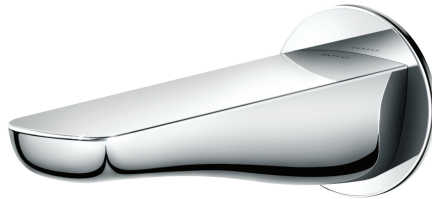

TBS03001T

LC Series
Bath spout

Features

- Design Concept is Life and Curve

Specifications

Finish : Chrome

Material : Brass

Parts Description

- TBS03001T
Bath spout

Please consult a TOTO representative for details

Flow Rate