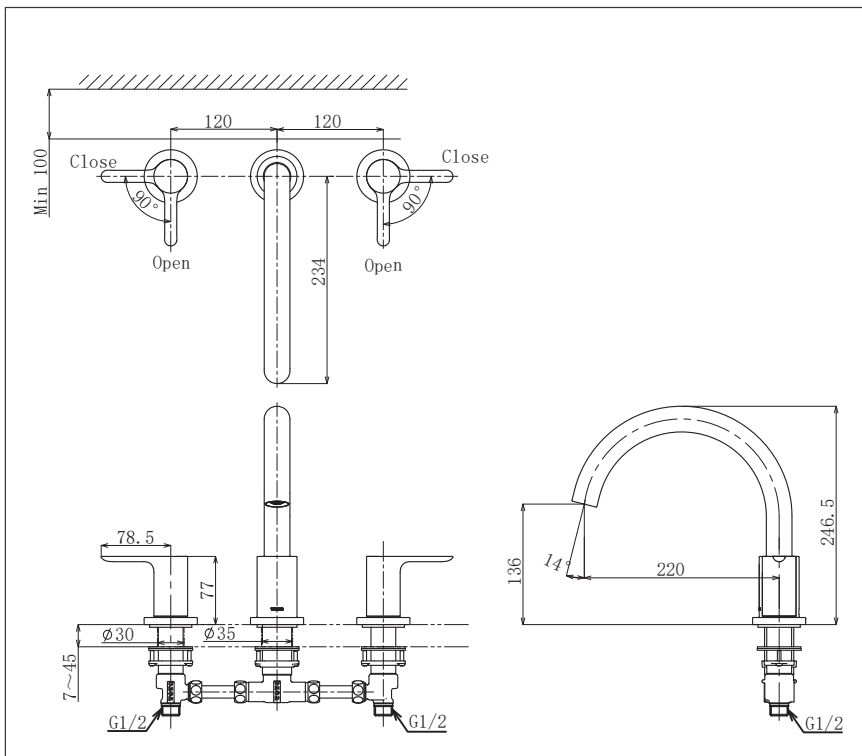

LB Series
Bath filler without shower
(3-hole)

TBS01201T

Features

- Design Concept is Life and Branch
- High corrosion resistance plating
- Safety Control with heat insulating handle

Specifications

Finish : Chrome

Material : Brass

Water Pressure : 0.07 ~ 1.0 Mpa

Parts Description

- **TBS01201T**
Bath filler without shower
(3-hole)

Please consult a TOTO representative for details

TOTO (THAILAND) CO.,LTD

Bangkok Office : G Tower Grand Rama 9,12th Floor, South Wing, 9 Rama IX Road, Huaykwang Sub-district, Huaykwang District, Bangkok. 10310 Thailand
Tel : +(66)2-117-9520(AUTO) Fax : +(66)2-117-9527
th.toto.com