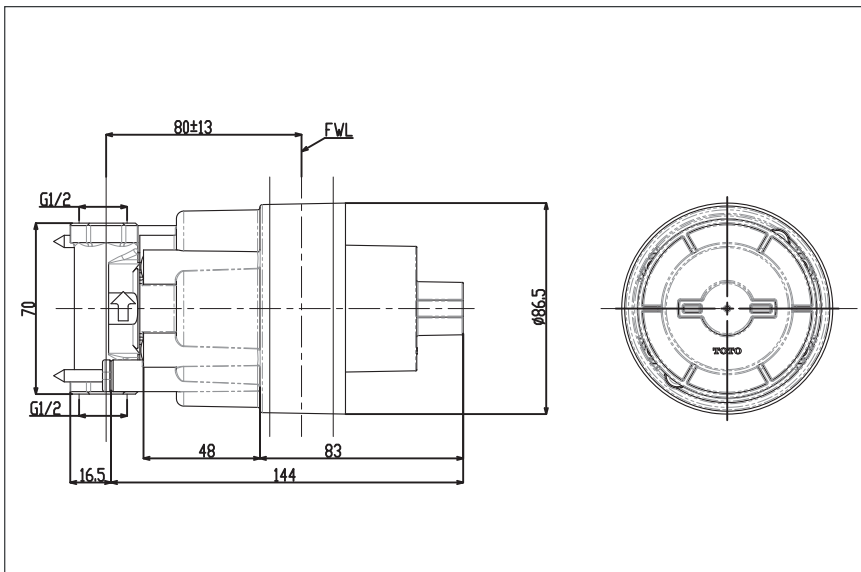

G Selection Showers On/off valve

Features

- Easy Installation

Specifications

Plate Material : SUS

Valve Material : Bronze

Parts Description

- **TBN01104T**
On/off Valve