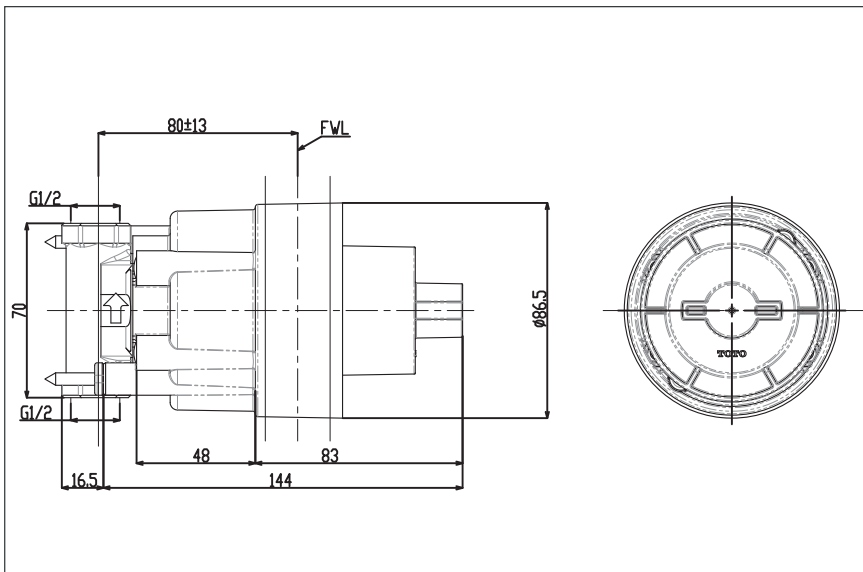

G Selection Showers
2 Way Diverter
(w/o stop valve)

Features

- Easy Installation

Specifications

Plate Material : SUS

Valve Material : Bronze

Parts Description

- **TBN01102T**
2 Way Diverter
(w/o stop valve)