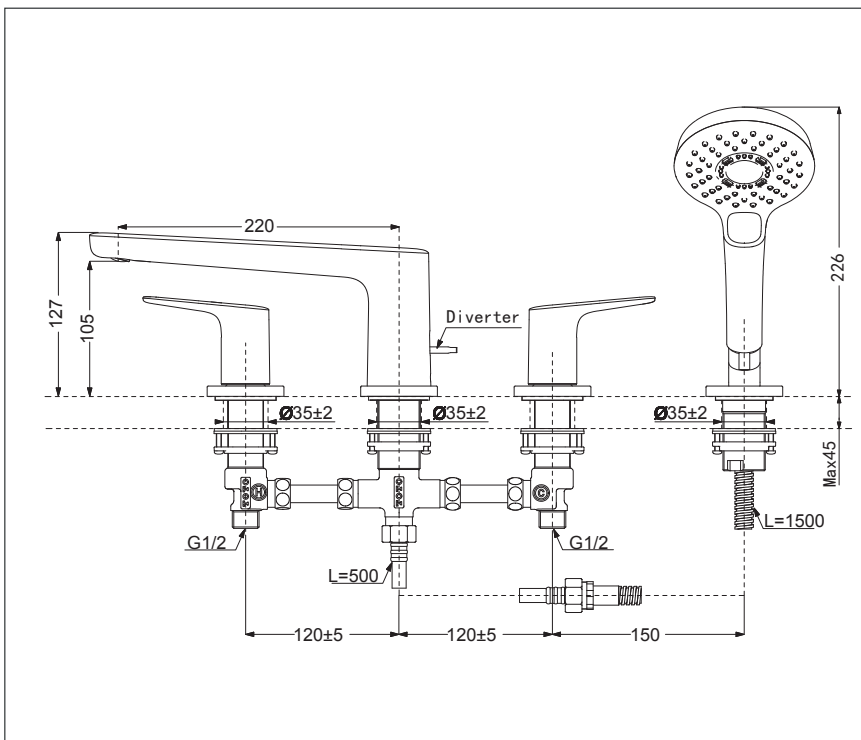

## Specifications

Finish : Chrome

Material : Brass (Faucet)  
Plastic (Hand Shower)

Water Pressure : 0.1 ~ 1.0 Mpa

## Parts Description

- **TBG03202T**  
Bath & Shower Set (4 Holes)

Please consult a TOTO representative for details

TOTO (THAILAND) CO.,LTD

Bangkok Office : G Tower Grand Rama 9,12th Floor, South Wing, 9 Rama IX Road,Huaykwang Sub-district,Huaykwang District, Bangkok. 10310 Thailand  
Tel : +(66)2-117-9520(AUTO) Fax : +(66)2-117-9527  
th.toto.com