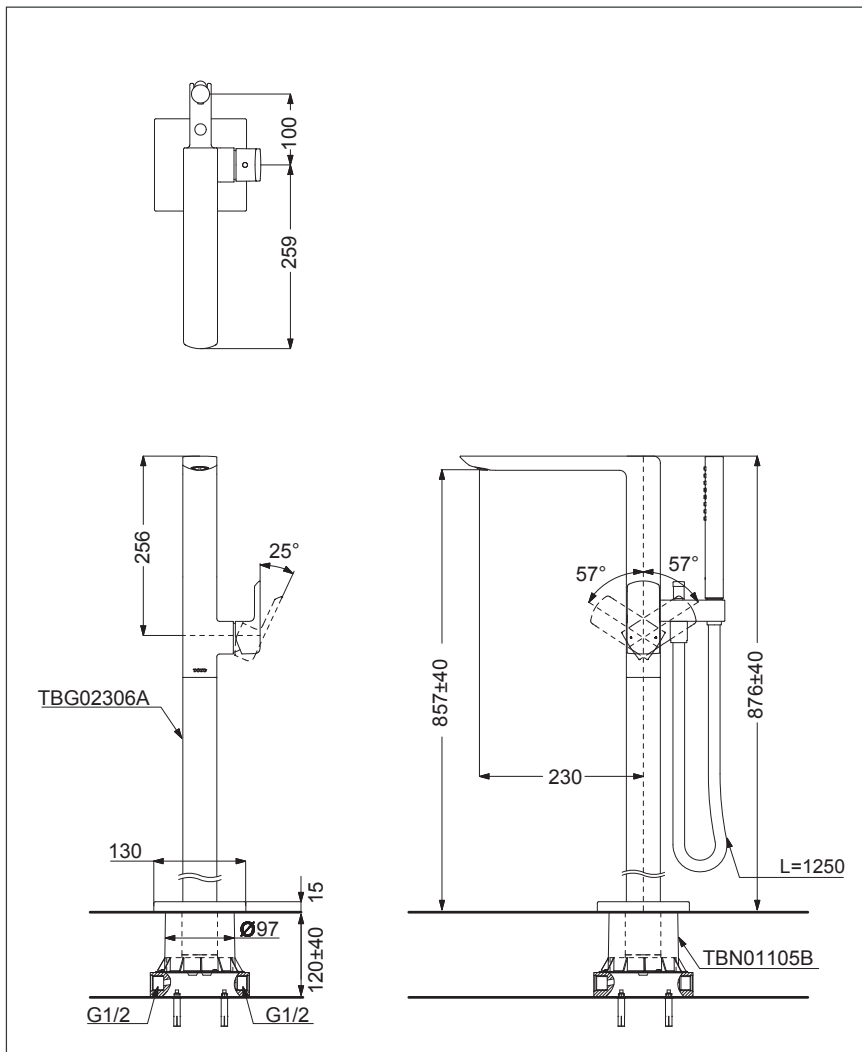

GR Series
Floor-standing
Bath & Shower Set

TBG02306T

Features

- Design Concept is Gorgeous and Regal
- 1 mode function hand shower (Comfort Wave)

Specifications

Finish : Chrome
Material : Brass (Faucet)
Plastic (Hand Shower)

Parts Description

- **TBG02306T**
Floor-standing
Bath & Shower Set

Please consult a TOTO representative for details