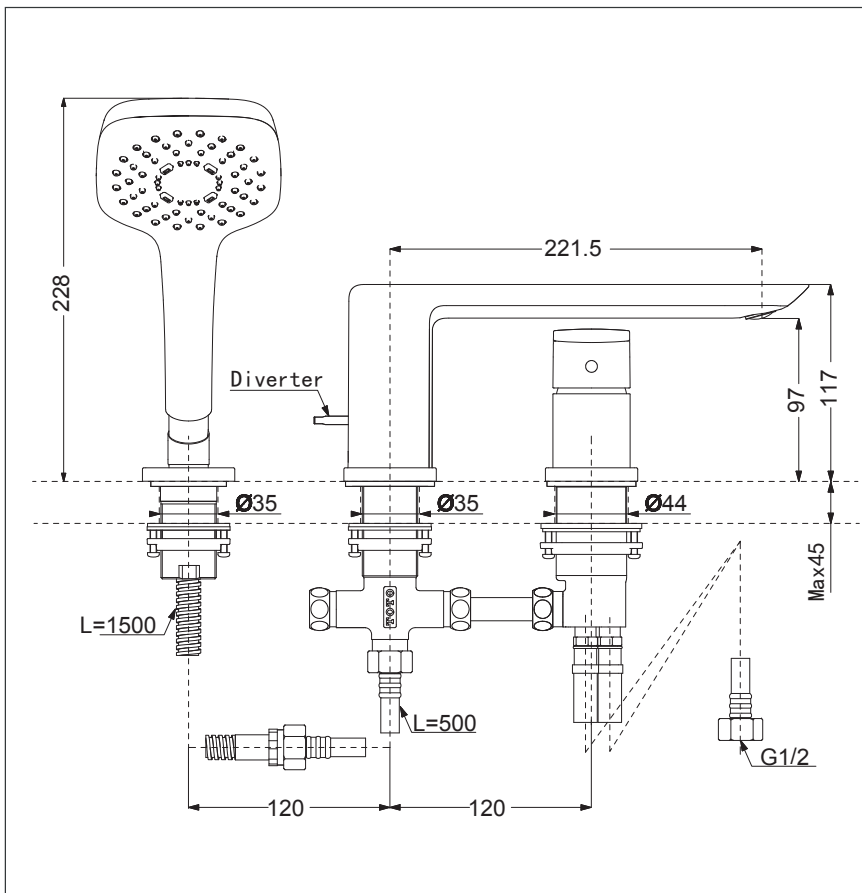

GR Series
Bath filler (3-hole)

TBG02305T

Features

- Design Concept is gorgeous and regal
- Safety control with heat insulating handle
- 1 mode function hand shower (Square Shape, Comfort Wave)

Specifications

Finish : Chrome

Material : Brass (Faucet)
Plastic (Hand Shower)

Parts Description

- **TBG02305T**
Bath filler (3-hole)

Please consult a TOTO representative for details

TOTO (THAILAND) CO.,LTD

Bangkok Office : G Tower Grand Rama 9,12th Floor, South Wing, 9 Rama IX Road, Huaykwang Sub-district, Huaykwang District, Bangkok. 10310 Thailand
Tel : +(66)2-117-9520(AUTO) Fax : +(66)2-117-9527
th.toto.com