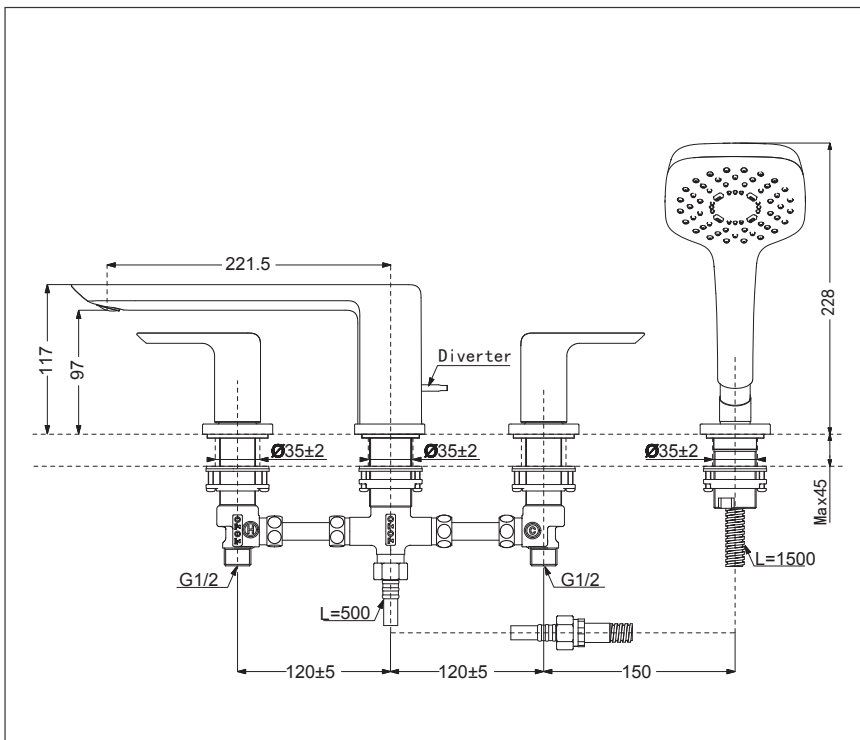

Parts Description

- **TBG02202T**
  4-hole Bath & Shower Set

Please consult a TOTO representative for details

TOTO (THAILAND) CO.,LTD

Bangkok Office : G Tower Grand Rama 9,12th Floor, South Wing, 9 Rama IX Road, Huaykwang Sub-district, Huaykwang District, Bangkok. 10310 Thailand
Tel : +(66)2-117-9520(AUTO) Fax : +(66)2-117-9527
th.toto.com

All rights reserved by TOTO company. Specifications and size are subject to change without notice.