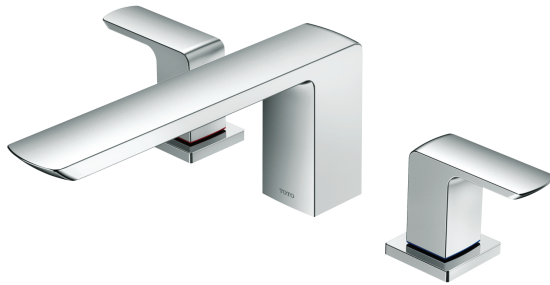

GR Series
Bath filler without shower
(3-hole)

TBG02201T

Features

- Design concept is Gorgeous and Regal
- Safety control with heat insulating handle.

Specifications

Finish : Chrome

Material : Brass

Water Pressure : 0.07 ~ 1.0 Mpa

Parts Description

- **TBG02201T**
Bath filler without shower
(3-hole)

Please consult a TOTO representative for details